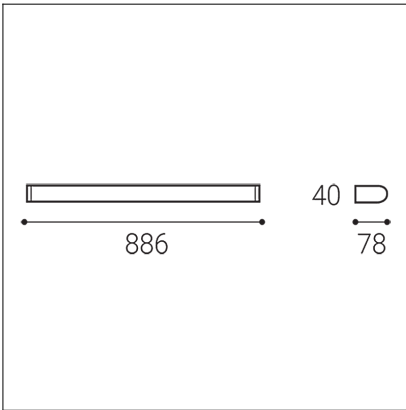

TONDA 90

Code:	4070655D
Color:	CHROME / CR
Material:	ALUMINIUM/PMMA
Power:	18W
Color temperature:	3000K-4000K
Lumen output:	1440lm
Efficacy:	80lm/W
Color rendering index:	90+
SDCM:	< 3
Light beam angle:	160°
Light Source:	LED
Dimmable:	DALI/PUSH
LED lifetime:	L80 B20 50.000h
Driver:	500 mA
Voltage / Frequency:	220-240V AC, 50-60Hz
Max. units per circuit output:	B10:36, B13:48, B16:60, B20:72, C10:45, C13:60, C16:75, C20:90
Dimensions luminaire:	886x78x40 mm
Product weight kg:	1.1
Package dimensions:	940x125x80 mm
Remark:	wall mountable - yes, driver TRIDONIC