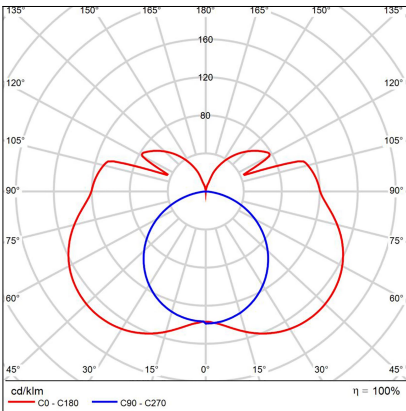

TONDA 90

Code:	4070655D
Color:	CHROME / CR
Material:	ALUMINIUM/PMMA
Power:	18W
Color temperature:	3000K-4000K
Lumen output:	1440lm
Efficacy:	80lm/W
Color rendering index:	90+
SDCM:	< 3
Light beam angle:	160°
Light Source:	LED
Dimmable:	DALI/PUSH
LED lifetime:	L80 B20 50.000h
Driver:	500 mA
Voltage / Frequency:	220-240V AC, 50-60Hz
Max. units per circuit output:	B10:36, B13:48, B16:60, B20:72, C10:45, C13:60, C16:75, C20:90
Dimensions luminaire:	886x78x40 mm
Product weight kg:	1.1
Package dimensions:	940x125x80 mm
Remark:	wall mountable - yes, driver TRIDONIC