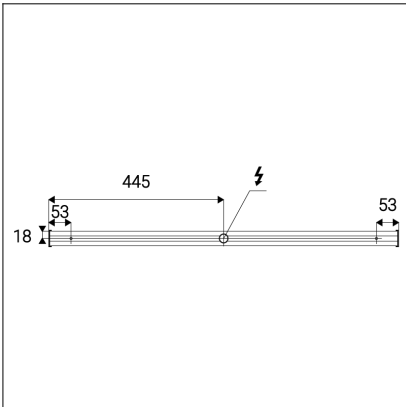

TONDA 90

Code:	4070655D
Color:	CHROME / CR
Material:	ALUMINIUM/PMMA
Power:	18W
Color temperature:	3000K-4000K
Lumen output:	1440lm
Efficacy:	80lm/W
Color rendering index:	90+
SDCM:	< 3
Light beam angle:	160°
Light Source:	LED
Dimmable:	DALI/PUSH
LED lifetime:	L80 B20 50.000h
Driver:	500 mA
Voltage / Frequency:	220-240V AC, 50-60Hz
Max. units per circuit output:	B10:36, B13:48, B16:60, B20:72, C10:45, C13:60, C16:75, C20:90
Dimensions luminaire:	886x78x40 mm
Product weight kg:	1.1
Package dimensions:	940x125x80 mm
Remark:	wall mountable - yes, driver TRIDONIC