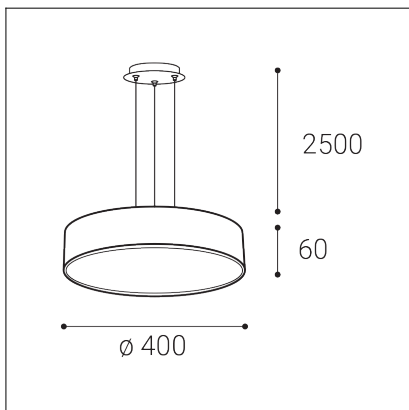

# MONO SLIM 40 P-Z, B

<b>Code:</b>	3274273DT
<b>Color:</b>	BLACK / 9017
<b>Material:</b>	METAL/PMMA
<b>Power:</b>	30W
<b>Color temperature:</b>	2700K/3000K/4000K
<b>Lumen output:</b>	2100lm
<b>Efficacy:</b>	70lm/W
<b>Color rendering index:</b>	90+
<b>SDCM:</b>	< 3
<b>Light beam angle:</b>	160°
<b>Light Source:</b>	LED
<b>Dimmable:</b>	TRIAC
<b>LED lifetime:</b>	L80B20 50.000h
<b>Driver:</b>	750 mA
<b>Voltage / Frequency:</b>	220-240V AC, 50-60Hz
<b>Dimensions luminaire:</b>	d400x60 mm
<b>Product weight kg:</b>	2.5
<b>Packing carton:</b>	1
<b>Length suspension:</b>	2500 mm
<b>Package dimensions:</b>	435x435x85 mm