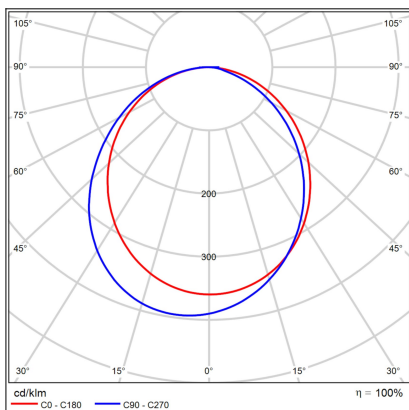

# MONO SLIM 40 P-Z, B

<b>Code:</b>	3274273DT
<b>Color:</b>	BLACK / 9017
<b>Material:</b>	METAL/PMMA
<b>Power:</b>	30W
<b>Color temperature:</b>	2700K/3000K/4000K
<b>Lumen output:</b>	2100lm
<b>Efficacy:</b>	70lm/W
<b>Color rendering index:</b>	90+
<b>SDCM:</b>	< 3
<b>Light beam angle:</b>	160°
<b>Light Source:</b>	LED
<b>Dimmable:</b>	TRIAC
<b>LED lifetime:</b>	L80B20 50.000h
<b>Driver:</b>	750 mA
<b>Voltage / Frequency:</b>	220-240V AC, 50-60Hz
<b>Dimensions luminaire:</b>	d400x60 mm
<b>Product weight kg:</b>	2.5
<b>Packing carton:</b>	1
<b>Length suspension:</b>	2500 mm
<b>Package dimensions:</b>	435x435x85 mm