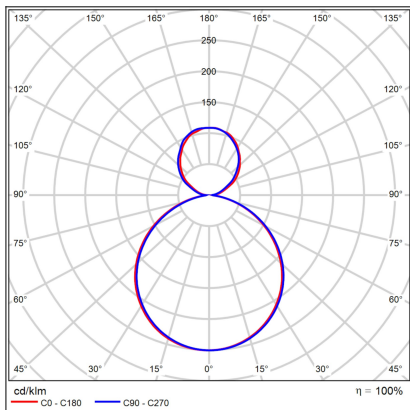

MOON 40 P/N-Z, B

Code:	3274873DT
Color:	BLACK / 9017
Material:	METAL/PMMA
Power:	36W (30+6)
Color temperature:	2700K/3000K/4000K
Lumen output:	2100+420lm
Efficacy:	70lm/W
Color rendering index:	90+
SDCM:	< 3
Light beam angle:	160°
Light Source:	LED
Dimmable:	TRIAC
LED lifetime:	L80B20 50.000h
Driver:	750 + 200 mA
Voltage / Frequency:	220-240V AC, 50-60Hz
Dimensions luminaire:	d400x70 mm
Product weight kg:	3.9
Length suspension:	2500 mm
Package dimensions:	460x460x95+270x270x100 mm