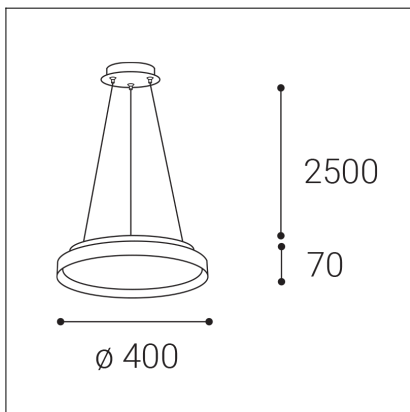

MOON 40 P/N-Z, B

Code:	3274873DT
Color:	BLACK / 9017
Material:	METAL/PMMA
Power:	36W (30+6)
Color temperature:	2700K/3000K/4000K
Lumen output:	2100+420lm
Efficacy:	70lm/W
Color rendering index:	90+
SDCM:	< 3
Light beam angle:	160°
Light Source:	LED
Dimmable:	TRIAC
LED lifetime:	L80B20 50.000h
Driver:	750 + 200 mA
Voltage / Frequency:	220-240V AC, 50-60Hz
Dimensions luminaire:	d400x70 mm
Product weight kg:	3.9
Length suspension:	2500 mm
Package dimensions:	460x460x95+270x270x100 mm