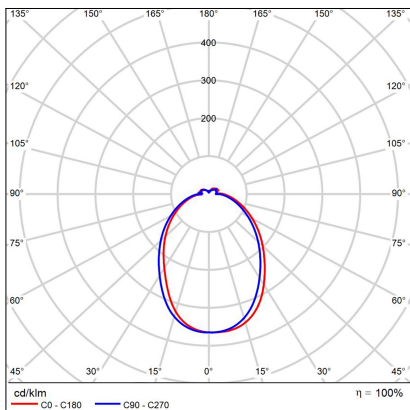

CIRCLE 60 P-Z, B

Code:	3270973DT
Color:	BLACK / 9017
Material:	ALUMINIUM/PMMA
Power:	42W
Color temperature:	2700K/3000K/4000K
Lumen output:	3740lm
Efficacy:	89lm/W
Color rendering index:	90+
SDCM:	< 3
Light beam angle:	160°
Light Source:	LED
Dimmable:	TRIAC
LED lifetime:	L80B20 50.000h
Driver:	1050 mA
Voltage / Frequency:	220-240V AC, 50-60Hz
Dimensions luminaire:	d600x33 mm
Product weight kg:	1.8
Packing carton:	1
Length suspension:	5000 mm
Package dimensions:	655x655x140 mm