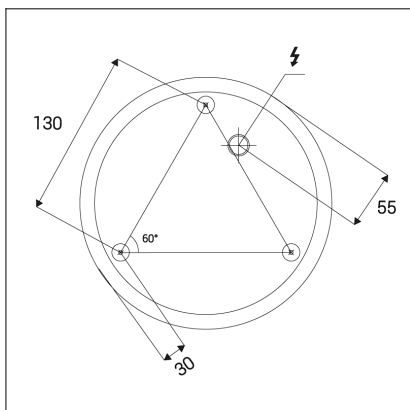

CIRCLE 60 P-Z, B

Code:	3270973DT
Color:	BLACK / 9017
Material:	ALUMINIUM/PMMA
Power:	42W
Color temperature:	2700K/3000K/4000K
Lumen output:	3740lm
Efficacy:	89lm/W
Color rendering index:	90+
SDCM:	< 3
Light beam angle:	160°
Light Source:	LED
Dimmable:	TRIAC
LED lifetime:	L80B20 50.000h
Driver:	1050 mA
Voltage / Frequency:	220-240V AC, 50-60Hz
Dimensions luminaire:	d600x33 mm
Product weight kg:	1.8
Packing carton:	1
Length suspension:	5000 mm
Package dimensions:	655x655x140 mm