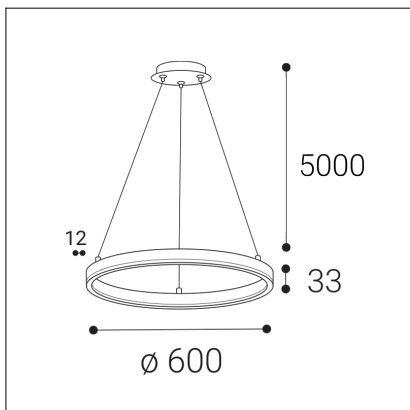

CIRCLE 60 P-Z, B

Code:	3270973DT
Color:	BLACK / 9017
Material:	ALUMINIUM/PMMA
Power:	42W
Color temperature:	2700K/3000K/4000K
Lumen output:	3740lm
Efficacy:	89lm/W
Color rendering index:	90+
SDCM:	< 3
Light beam angle:	160°
Light Source:	LED
Dimmable:	TRIAC
LED lifetime:	L80B20 50.000h
Driver:	1050 mA
Voltage / Frequency:	220-240V AC, 50-60Hz
Dimensions luminaire:	d600x33 mm
Product weight kg:	1.8
Packing carton:	1
Length suspension:	5000 mm
Package dimensions:	655x655x140 mm