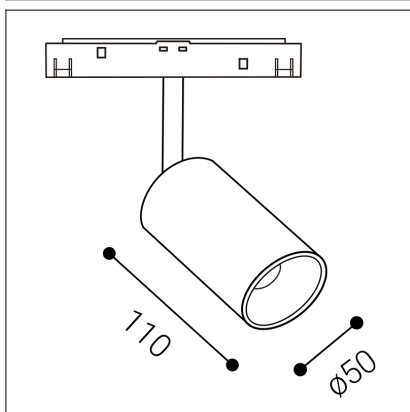

MAGO III M, W

Code:	6096081DTW
Color:	WHITE / 9003
Material:	ALUMINIUM/PMMA
Color temperature:	2700K-6500K
Lumen output:	800lm
Efficacy:	80lm/W
Color rendering index:	90+
SDCM:	< 3
Light beam angle:	36°
Light Source:	LED
Dimmable:	DALI TW
LED lifetime:	L80B20 50.000h
Driver:	250 mA
Voltage / Frequency:	48V DC
Dimensions luminaire:	d50x110 mm
Product weight kg:	0.3
Packing carton:	24
Package dimensions:	190x190x60 mm