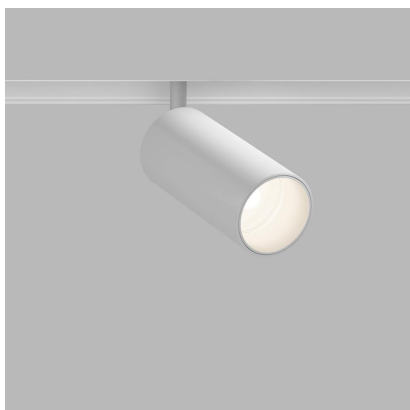

MAGO III M, W

Code:	6096081DTW
Color:	WHITE / 9003
Material:	ALUMINIUM/PMMA
Color temperature:	2700K-6500K
Lumen output:	800lm
Efficacy:	80lm/W
Color rendering index:	90+
SDCM:	< 3
Light beam angle:	36°
Light Source:	LED
Dimmable:	DALI TW
LED lifetime:	L80B20 50.000h
Driver:	250 mA
Voltage / Frequency:	48V DC
Dimensions luminaire:	d50x110 mm
Product weight kg:	0.3
Packing carton:	24
Package dimensions:	190x190x60 mm