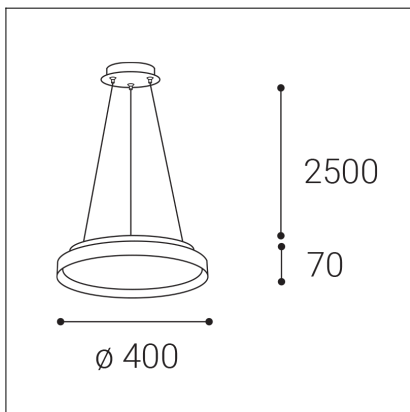

MOON 40 P/N-Z, G

Code:	3274877
Color:	GOLD / 1036
Material:	METAL/PMMA
Power:	36W (30+6)
Color temperature:	2700K/3000K/4000K
Lumen output:	2100+420lm
Efficacy:	70lm/W
Color rendering index:	90+
SDCM:	< 3
Light beam angle:	160°
Light Source:	LED
Dimmable:	ON/OFF
LED lifetime:	L80B20 50.000h
Driver:	750 + 160 mA
Voltage / Frequency:	220-240V AC, 50-60Hz
Dimensions luminaire:	d400x70 mm
Product weight kg:	3.9
Length suspension:	2500 mm
Package dimensions:	460x460x95+270x270x100 mm