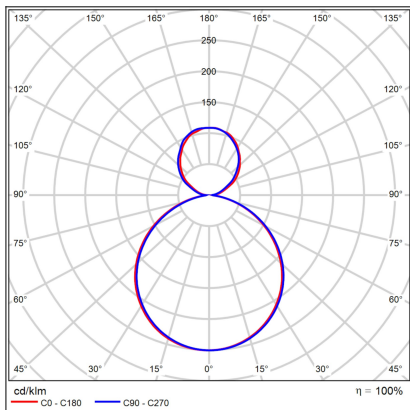

MOON 40 P/N-Z, G

Code:	3274877
Color:	GOLD / 1036
Material:	METAL/PMMA
Power:	36W (30+6)
Color temperature:	2700K/3000K/4000K
Lumen output:	2100+420lm
Efficacy:	70lm/W
Color rendering index:	90+
SDCM:	< 3
Light beam angle:	160°
Light Source:	LED
Dimmable:	ON/OFF
LED lifetime:	L80B20 50.000h
Driver:	750 + 160 mA
Voltage / Frequency:	220-240V AC, 50-60Hz
Dimensions luminaire:	d400x70 mm
Product weight kg:	3.9
Length suspension:	2500 mm
Package dimensions:	460x460x95+270x270x100 mm