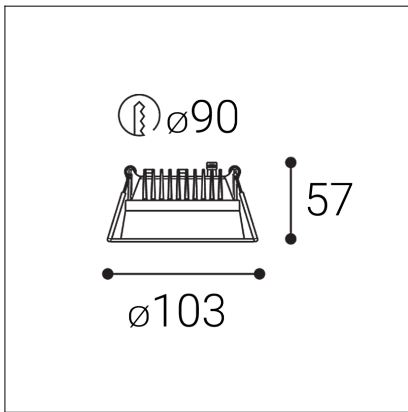

# ZETA II XS, B

<b>Code:</b>	2550173
<b>Color:</b>	BLACK / 9005
<b>Material:</b>	ALUMINIUM/PMMA
<b>Power:</b>	6-10W
<b>Color temperature:</b>	2700K/3000K/4000K
<b>Lumen output:</b>	660-1100lm
<b>Efficacy:</b>	110lm/W
<b>Color rendering index:</b>	90+
<b>SDCM:</b>	< 3
<b>Light beam angle:</b>	90°
<b>Unified Glare Rating:</b>	< 19
<b>Light Source:</b>	LED
<b>Dimmable:</b>	ON/OFF
<b>LED lifetime:</b>	L80B20 50.000h
<b>Driver:</b>	150-250 mA
<b>Voltage / Frequency:</b>	220-240V AC, 50-60Hz
<b>Max. units per circuit output:</b>	B10:46, B13:60, B16:74, B20:92, C10:66, C13:85, C16:105, C20:137
<b>Dimensions luminaire:</b>	d103x57 mm
<b>Product weight kg:</b>	0.4
<b>Packing carton:</b>	32
<b>Package dimensions:</b>	180x130x80 mm
<b>Remark:</b>	loop-in/loop-out