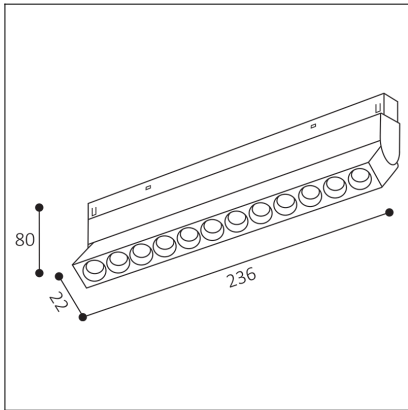

MAGLASER III TILT, W

Code:	6482271
Color:	WHITE / 9003
Material:	ALUMINIUM/PC
Power:	12W
Color temperature:	2700K/3300K/4000K
Lumen output:	1068lm
Efficacy:	89lm/W
Color rendering index:	90+
SDCM:	< 3
Light beam angle:	38°
Unified Glare Rating:	< 16
Light Source:	LED
Dimmable:	ON/OFF
LED lifetime:	L80B20 50.000h
Driver:	700 mA
Voltage / Frequency:	48V DC
Dimensions luminaire:	235x22x80 mm
Product weight kg:	0.35
Packing carton:	30
Package dimensions:	250x80x30 mm