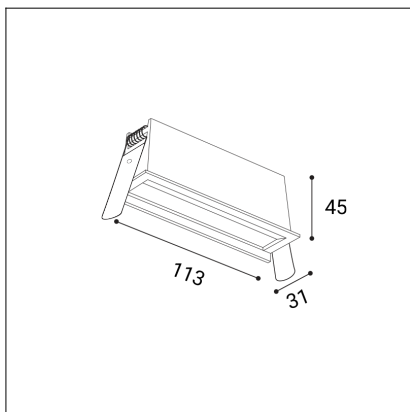

RIVA MINI WW 6, W

Code: 2560451DT
Color: WHITE / 9003
Material: ALUMINIUM/PC
Power: 10W
Color temperature: 3000K/3500K/4000K
Lumen output: 800lm
Efficacy: 80lm/W
Color rendering index: 90+
SDCM: < 3
Light beam angle: AS 36°
Light Source: LED
Dimmable: TRIAC
LED lifetime: L80B20 50.000h
Driver: 250 mA
Voltage / Frequency: 220-240V AC, 50-60Hz
Dimensions luminaire: 113x31x45 mm
Installation hole: 108 x 27 mm
Product weight kg: 0.2
Package dimensions: 135x55x85 mm