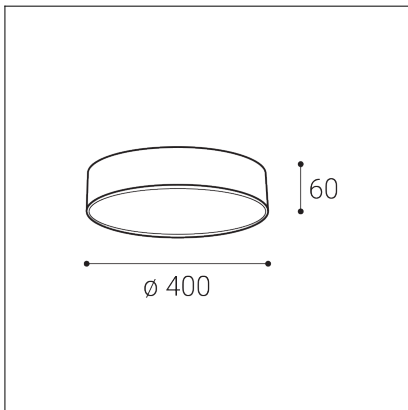

# MONO SLIM 40, W

<b>Code:</b> 1274271DT
<b>Color:</b> WHITE / 9003
<b>Material:</b> METAL/PMMA
<b>Power:</b> 30W
<b>Color temperature:</b> 2700K/3000K/4000K
<b>Lumen output:</b> 2100lm
<b>Efficacy:</b> 70lm/W
<b>Color rendering index:</b> 90+
<b>SDCM:</b> < 3
<b>Light beam angle:</b> 160°
<b>Light Source:</b> LED
<b>Dimmable:</b> TRIAC
<b>LED lifetime:</b> L80B20 50.000h
<b>Driver:</b> 750 mA
<b>Voltage / Frequency:</b> 220-240V AC, 50-60Hz
<b>Dimensions luminaire:</b> d400x60 mm
<b>Product weight kg:</b> 1.7
<b>Packing carton:</b> 1
<b>Package dimensions:</b> 435x435x85 mm