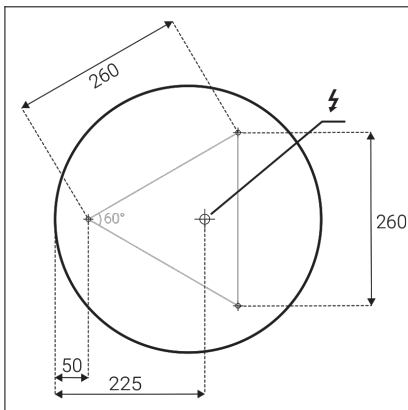

# MONO SLIM 40, W

<b>Code:</b> 1274271DT
<b>Color:</b> WHITE / 9003
<b>Material:</b> METAL/PMMA
<b>Power:</b> 30W
<b>Color temperature:</b> 2700K/3000K/4000K
<b>Lumen output:</b> 2100lm
<b>Efficacy:</b> 70lm/W
<b>Color rendering index:</b> 90+
<b>SDCM:</b> < 3
<b>Light beam angle:</b> 160°
<b>Light Source:</b> LED
<b>Dimmable:</b> TRIAC
<b>LED lifetime:</b> L80B20 50.000h
<b>Driver:</b> 750 mA
<b>Voltage / Frequency:</b> 220-240V AC, 50-60Hz
<b>Dimensions luminaire:</b> d400x60 mm
<b>Product weight kg:</b> 1.7
<b>Packing carton:</b> 1
<b>Package dimensions:</b> 435x435x85 mm