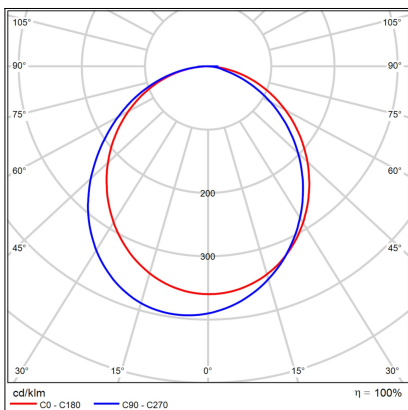

# MONO SLIM 40, W

<b>Code:</b> 1274271DT
<b>Color:</b> WHITE / 9003
<b>Material:</b> METAL/PMMA
<b>Power:</b> 30W
<b>Color temperature:</b> 2700K/3000K/4000K
<b>Lumen output:</b> 2100lm
<b>Efficacy:</b> 70lm/W
<b>Color rendering index:</b> 90+
<b>SDCM:</b> < 3
<b>Light beam angle:</b> 160°
<b>Light Source:</b> LED
<b>Dimmable:</b> TRIAC
<b>LED lifetime:</b> L80B20 50.000h
<b>Driver:</b> 750 mA
<b>Voltage / Frequency:</b> 220-240V AC, 50-60Hz
<b>Dimensions luminaire:</b> d400x60 mm
<b>Product weight kg:</b> 1.7
<b>Packing carton:</b> 1
<b>Package dimensions:</b> 435x435x85 mm