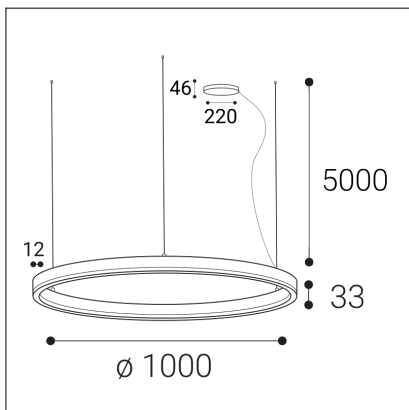

CIRCLE 100 P-Z, G

Code: 3273477DT
Color: GOLD / 1036
Material: ALUMINIUM/PMMA
Power: 80W
Color temperature: 2700K/3000K/4000K
Lumen output: 7120lm
Efficacy: 89lm/W
Color rendering index: 90+
SDCM: < 3
Light beam angle: 160°
Light Source: LED
Dimmable: TRIAC
LED lifetime: L80B20 50.000h
Driver: 2x 1050 mA
Voltage / Frequency: 220-240V AC, 50-60Hz
Dimensions luminaire: d1000x33 mm
Product weight kg: 4.1
Packing carton: 1
Length suspension: 5000 mm
Package dimensions: 1080x1080x115 mm