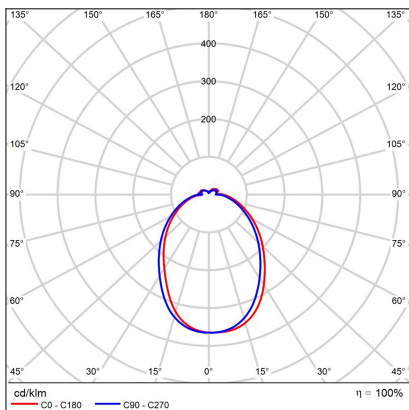

CIRCLE 100 P-Z, G

Code: 3273477DT
Color: GOLD / 1036
Material: ALUMINIUM/PMMA
Power: 80W
Color temperature: 2700K/3000K/4000K
Lumen output: 7120lm
Efficacy: 89lm/W
Color rendering index: 90+
SDCM: < 3
Light beam angle: 160°
Light Source: LED
Dimmable: TRIAC
LED lifetime: L80B20 50.000h
Driver: 2x 1050 mA
Voltage / Frequency: 220-240V AC, 50-60Hz
Dimensions luminaire: d1000x33 mm
Product weight kg: 4.1
Packing carton: 1
Length suspension: 5000 mm
Package dimensions: 1080x1080x115 mm