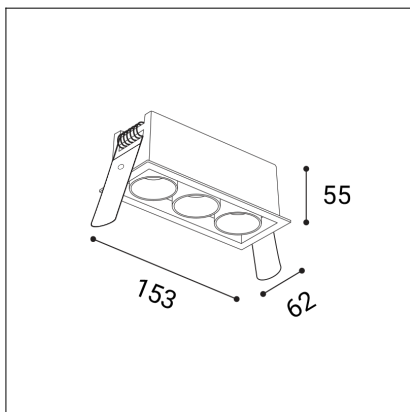

# RIVA MAXI 3, B

<b>Code:</b>	2560773D
<b>Color:</b>	BLACK / 9005
<b>Material:</b>	ALUMINIUM/PC
<b>Power:</b>	15W
<b>Color temperature:</b>	2700K/3000K/4000K
<b>Lumen output:</b>	1200lm
<b>Efficacy:</b>	80lm/W
<b>Color rendering index:</b>	90+
<b>SDCM:</b>	< 3
<b>Light beam angle:</b>	50°
<b>Light Source:</b>	LED
<b>Dimmable:</b>	DALI/PUSH
<b>LED lifetime:</b>	L80B20 50.000h
<b>Driver:</b>	350 mA
<b>Voltage / Frequency:</b>	220-240V AC, 50-60Hz
<b>Dimensions luminaire:</b>	153x62x55 mm
<b>Installation hole:</b>	145 x 55 mm
<b>Product weight kg:</b>	0.45
<b>Package dimensions:</b>	190x85x75 mm