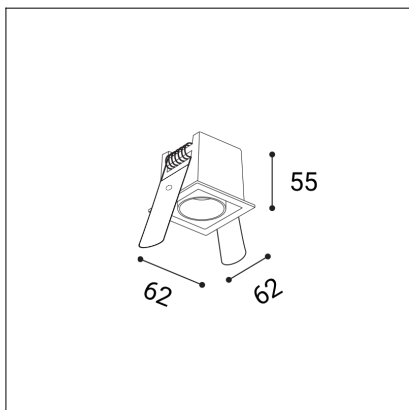

RIVA MAXI 1, B

Code: 2560673DT
Color: BLACK / 9005
Material: ALUMINIUM/PC
Power: 5W
Color temperature: 2700K/3000K/4000K
Lumen output: 400lm
Efficacy: 80lm/W
Color rendering index: 90+
SDCM: < 3
Light beam angle: 50°
Light Source: LED
Dimmable: TRIAC
LED lifetime: L80B20 50.000h
Driver: 150 mA
Voltage / Frequency: 220-240V AC, 50-60Hz
Dimensions luminaire: 62x62x55 mm
Installation hole: 55 x 55 mm
Product weight kg: 0.2
Package dimensions: 105x90x70 mm