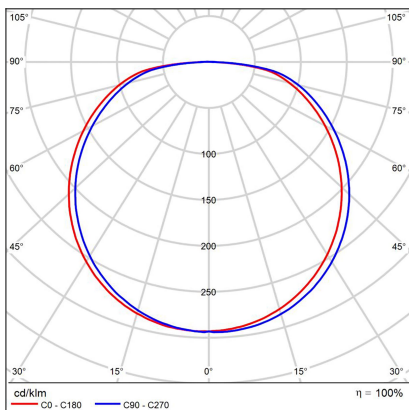

BELLA SLIM 98 P-Z, N

Code: 3273376D

Color: NICKEL / 7032

Material: ALUMINIUM/PMMA

Power: 80W

Color temperature: 2700K/3000K/4000K

Lumen output: 5600lm

Efficacy: 70lm/W

Color rendering index: 90+

SDCM: < 3

Light beam angle: 160°

Light Source: LED

Dimmable: DALI/PUSH

LED lifetime: L80B20 50.000h

Driver: 2x 950 mA

Voltage / Frequency: 220-240V AC, 50-60Hz

Dimensions luminaire: d980x35 mm

Product weight kg: 5.2

Length suspension: 2500 mm

Package dimensions: 1050x1050x100 mm