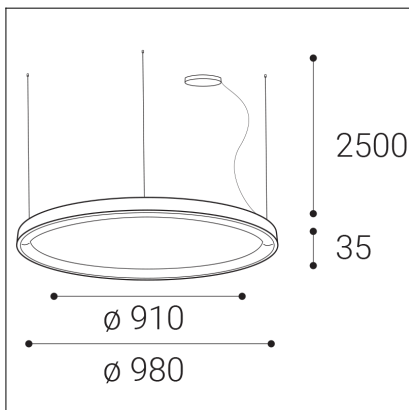

BELLA SLIM 98 P-Z, N

Code: 3273376D

Color: NICKEL / 7032

Material: ALUMINIUM/PMMA

Power: 80W

Color temperature: 2700K/3000K/4000K

Lumen output: 5600lm

Efficacy: 70lm/W

Color rendering index: 90+

SDCM: < 3

Light beam angle: 160°

Light Source: LED

Dimmable: DALI/PUSH

LED lifetime: L80B20 50.000h

Driver: 2x 950 mA

Voltage / Frequency: 220-240V AC, 50-60Hz

Dimensions luminaire: d980x35 mm

Product weight kg: 5.2

Length suspension: 2500 mm

Package dimensions: 1050x1050x100 mm