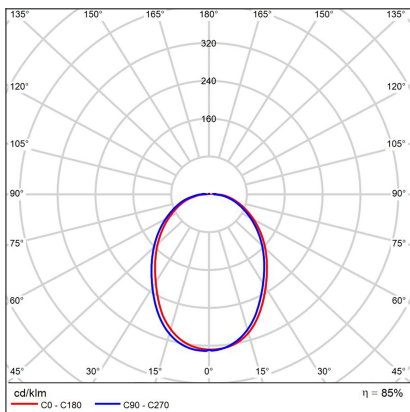

CIRCLE 3 P-Z, B

Code:	3271173D
Color:	BLACK / 9017
Material:	ALUMINIUM/PMMA
Power:	136W
Color temperature:	2700K/3000K/4000K
Lumen output:	12104lm
Efficacy:	89lm/W
Color rendering index:	90+
SDCM:	< 3
Light beam angle:	160°
Light Source:	LED
Dimmable:	DALI/PUSH
LED lifetime:	L80B20 50.000h
Driver:	750 + 1050 + 1400 mA
Voltage / Frequency:	220-240V AC, 50-60Hz
Dimensions luminaire:	d800x33 mm
Product weight kg:	4.5
Packing carton:	1
Length suspension:	5000 mm
Package dimensions:	865x875x105 mm