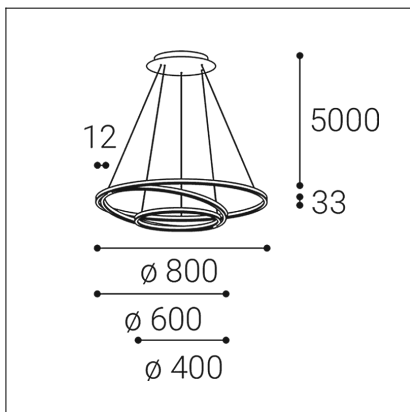

CIRCLE 3 P-Z, B

Code:	3271173D
Color:	BLACK / 9017
Material:	ALUMINIUM/PMMA
Power:	136W
Color temperature:	2700K/3000K/4000K
Lumen output:	12104lm
Efficacy:	89lm/W
Color rendering index:	90+
SDCM:	< 3
Light beam angle:	160°
Light Source:	LED
Dimmable:	DALI/PUSH
LED lifetime:	L80B20 50.000h
Driver:	750 + 1050 + 1400 mA
Voltage / Frequency:	220-240V AC, 50-60Hz
Dimensions luminaire:	d800x33 mm
Product weight kg:	4.5
Packing carton:	1
Length suspension:	5000 mm
Package dimensions:	865x875x105 mm