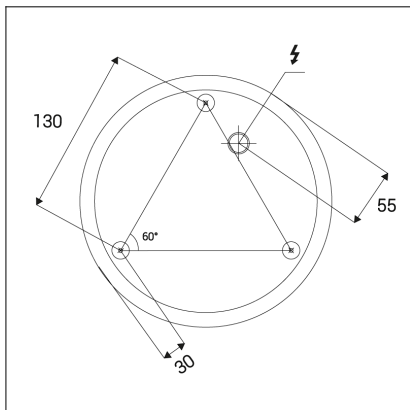

# CIRCLE 80 P-Z, N

<b>Code:</b>	3271076D
<b>Color:</b>	NICKEL / 7032
<b>Material:</b>	ALUMINIUM/PMMA
<b>Power:</b>	62W
<b>Color temperature:</b>	2700K/3000K/4000K
<b>Lumen output:</b>	5540lm
<b>Efficacy:</b>	89lm/W
<b>Color rendering index:</b>	90+
<b>SDCM:</b>	< 3
<b>Light beam angle:</b>	160°
<b>Light Source:</b>	LED
<b>Dimmable:</b>	DALI/PUSH
<b>LED lifetime:</b>	L80B20 50.000h
<b>Driver:</b>	1400 mA
<b>Voltage / Frequency:</b>	220-240V AC, 50-60Hz
<b>Dimensions luminaire:</b>	d800x33 mm
<b>Product weight kg:</b>	2.2
<b>Packing carton:</b>	1
<b>Length suspension:</b>	5000 mm
<b>Package dimensions:</b>	875x875x115 mm