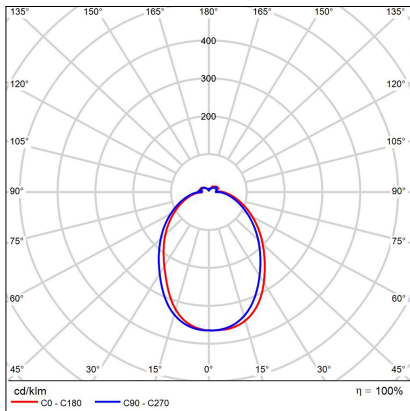

# CIRCLE 80 P-Z, N

<b>Code:</b>	3271076D
<b>Color:</b>	NICKEL / 7032
<b>Material:</b>	ALUMINIUM/PMMA
<b>Power:</b>	62W
<b>Color temperature:</b>	2700K/3000K/4000K
<b>Lumen output:</b>	5540lm
<b>Efficacy:</b>	89lm/W
<b>Color rendering index:</b>	90+
<b>SDCM:</b>	< 3
<b>Light beam angle:</b>	160°
<b>Light Source:</b>	LED
<b>Dimmable:</b>	DALI/PUSH
<b>LED lifetime:</b>	L80B20 50.000h
<b>Driver:</b>	1400 mA
<b>Voltage / Frequency:</b>	220-240V AC, 50-60Hz
<b>Dimensions luminaire:</b>	d800x33 mm
<b>Product weight kg:</b>	2.2
<b>Packing carton:</b>	1
<b>Length suspension:</b>	5000 mm
<b>Package dimensions:</b>	875x875x115 mm