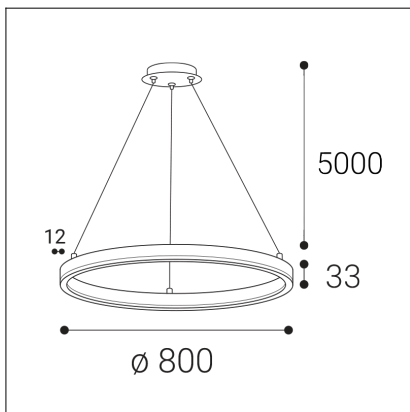

# CIRCLE 80 P-Z, N

<b>Code:</b>	3271076D
<b>Color:</b>	NICKEL / 7032
<b>Material:</b>	ALUMINIUM/PMMA
<b>Power:</b>	62W
<b>Color temperature:</b>	2700K/3000K/4000K
<b>Lumen output:</b>	5540lm
<b>Efficacy:</b>	89lm/W
<b>Color rendering index:</b>	90+
<b>SDCM:</b>	< 3
<b>Light beam angle:</b>	160°
<b>Light Source:</b>	LED
<b>Dimmable:</b>	DALI/PUSH
<b>LED lifetime:</b>	L80B20 50.000h
<b>Driver:</b>	1400 mA
<b>Voltage / Frequency:</b>	220-240V AC, 50-60Hz
<b>Dimensions luminaire:</b>	d800x33 mm
<b>Product weight kg:</b>	2.2
<b>Packing carton:</b>	1
<b>Length suspension:</b>	5000 mm
<b>Package dimensions:</b>	875x875x115 mm