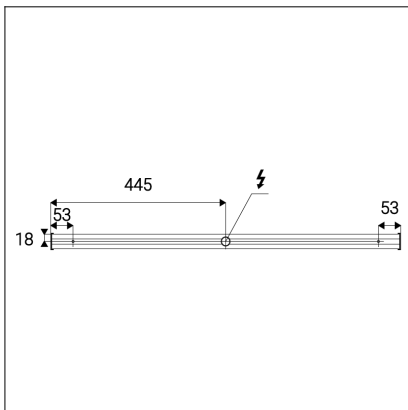

QUADRA 90

Code:	4070855D
Color:	CHROME / CR
Material:	ALUMINIUM/PMMA
Power:	18W
Color temperature:	3000K/4000K
Lumen output:	1440lm
Efficacy:	80lm/W
Color rendering index:	90+
SDCM:	< 3
Light beam angle:	160°
Light Source:	LED
Dimmable:	DALI/PUSH
LED lifetime:	L80 B20 50.000h
Driver:	500 mA
Voltage / Frequency:	220-240V AC, 50-60Hz
Max. units per circuit output:	B10:36, B13:48, B16:60, B20:72, C10:45, C13:60, C16:75, C20:90
Dimensions luminaire:	886x78x40 mm
Product weight kg:	1.1
Package dimensions:	940x125x80 mm
Remark:	wall mountable - yes, driver TRIDONIC