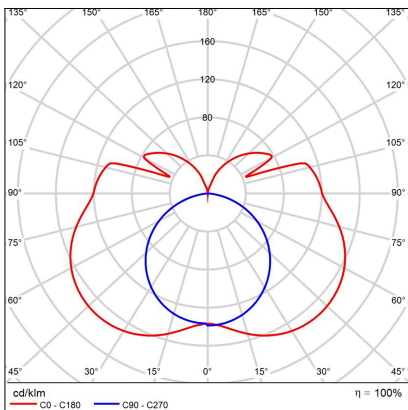

QUADRA 90

Code:	4070855D
Color:	CHROME / CR
Material:	ALUMINIUM/PMMA
Power:	18W
Color temperature:	3000K/4000K
Lumen output:	1440lm
Efficacy:	80lm/W
Color rendering index:	90+
SDCM:	< 3
Light beam angle:	160°
Light Source:	LED
Dimmable:	DALI/PUSH
LED lifetime:	L80 B20 50.000h
Driver:	500 mA
Voltage / Frequency:	220-240V AC, 50-60Hz
Max. units per circuit output:	B10:36, B13:48, B16:60, B20:72, C10:45, C13:60, C16:75, C20:90
Dimensions luminaire:	886x78x40 mm
Product weight kg:	1.1
Package dimensions:	940x125x80 mm
Remark:	wall mountable - yes, driver TRIDONIC