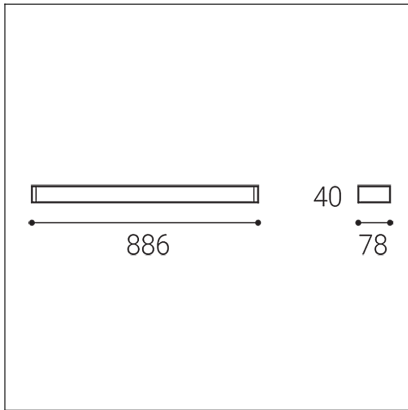

QUADRA 90

Code:	4070855D
Color:	CHROME / CR
Material:	ALUMINIUM/PMMA
Power:	18W
Color temperature:	3000K/4000K
Lumen output:	1440lm
Efficacy:	80lm/W
Color rendering index:	90+
SDCM:	< 3
Light beam angle:	160°
Light Source:	LED
Dimmable:	DALI/PUSH
LED lifetime:	L80 B20 50.000h
Driver:	500 mA
Voltage / Frequency:	220-240V AC, 50-60Hz
Max. units per circuit output:	B10:36, B13:48, B16:60, B20:72, C10:45, C13:60, C16:75, C20:90
Dimensions luminaire:	886x78x40 mm
Product weight kg:	1.1
Package dimensions:	940x125x80 mm
Remark:	wall mountable - yes, driver TRIDONIC