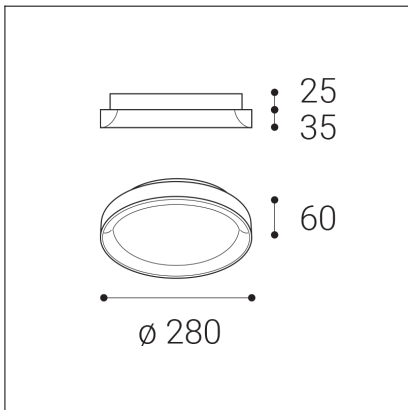

BELLA SLIM 28, CF

Code: 1274578DT
Color: COFFEE / 8025
Material: ALUMINIUM/PMMA
Power: 20W
Color temperature: 2700K/3000K/4000K
Lumen output: 1400lm
Efficacy: 70lm/W
Color rendering index: 90+
SDCM: < 3
Light beam angle: 160°
Light Source: LED
Dimmable: TRIAC
LED lifetime: L80B20 50.000h
Driver: 500 mA
Voltage / Frequency: 220-240V AC, 50-60Hz
Dimensions luminaire: d280x60 mm
Product weight kg: 1.4
Package dimensions: 320x320x70 mm
Remark: wall mountable - yes