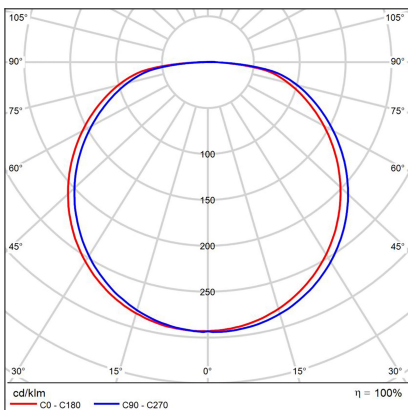

BELLA SLIM 28, CF

Code: 1274578DT
Color: COFFEE / 8025
Material: ALUMINIUM/PMMA
Power: 20W
Color temperature: 2700K/3000K/4000K
Lumen output: 1400lm
Efficacy: 70lm/W
Color rendering index: 90+
SDCM: < 3
Light beam angle: 160°
Light Source: LED
Dimmable: TRIAC
LED lifetime: L80B20 50.000h
Driver: 500 mA
Voltage / Frequency: 220-240V AC, 50-60Hz
Dimensions luminaire: d280x60 mm
Product weight kg: 1.4
Package dimensions: 320x320x70 mm
Remark: wall mountable - yes