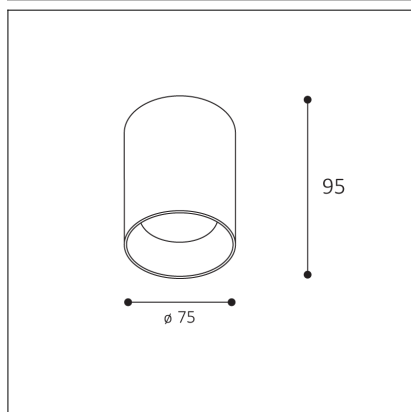

TINY II M, B

Code:	1480423
Color:	BLACK / 9017
Material:	ALUMINIUM/PMMA
Power:	8W
Color temperature:	2700K
Lumen output:	720lm
Efficacy:	90lm/W
Color rendering index:	90+
SDCM:	< 3
Light beam angle:	38°
Light Source:	LED
Dimmable:	ON/OFF
LED lifetime:	L80 B20 50.000h
Driver:	200 mA
Voltage / Frequency:	220-240V AC, 50-60Hz
Dimensions luminaire:	d75x95 mm
Product weight kg:	0.4
Package dimensions:	80x80x115 mm
Remark:	wall mountable - yes