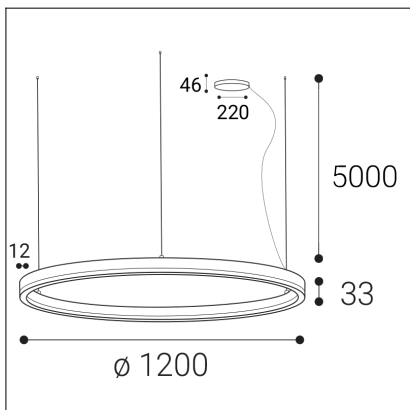

CIRCLE 120 P-Z, G

Code:	3273577DT
Color:	GOLD / 1036
Material:	ALUMINIUM/PMMA
Power:	100W
Color temperature:	2700K/3000K/4000K
Lumen output:	8900lm
Efficacy:	89lm/W
Color rendering index:	90+
SDCM:	< 3
Light beam angle:	160°
Light Source:	LED
Dimmable:	TRIAC
LED lifetime:	L80B20 50.000h
Driver:	2x 1200 mA
Voltage / Frequency:	220-240V AC, 50-60Hz
Dimensions luminaire:	d1200x33 mm
Product weight kg:	5.2
Packing carton:	1
Length suspension:	5000 mm
Package dimensions:	1280x1280x115 mm