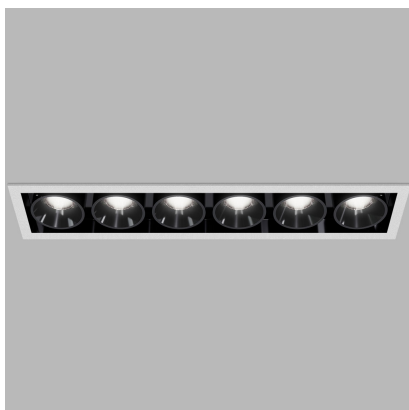

RIVA MAXI 6, W

Code:	2560871DT
Color:	WHITE / 9003
Material:	ALUMINIUM/PC
Power:	30W
Color temperature:	2700K/3000K/4000K
Lumen output:	2400lm
Efficacy:	80lm/W
Color rendering index:	90+
SDCM:	< 3
Light beam angle:	50°
Light Source:	LED
Dimmable:	TRIAC
LED lifetime:	L80B20 50.000h
Driver:	700 mA
Voltage / Frequency:	220-240V AC, 50-60Hz
Dimensions luminaire:	287x62x55 mm
Installation hole:	280 x 55 mm
Product weight kg:	0.75
Package dimensions:	320x90x75 mm