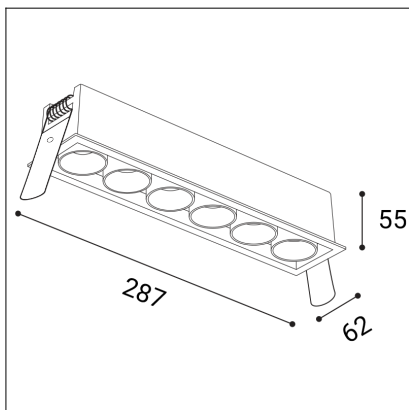

RIVA MAXI 6, W

Code:	2560871DT
Color:	WHITE / 9003
Material:	ALUMINIUM/PC
Power:	30W
Color temperature:	2700K/3000K/4000K
Lumen output:	2400lm
Efficacy:	80lm/W
Color rendering index:	90+
SDCM:	< 3
Light beam angle:	50°
Light Source:	LED
Dimmable:	TRIAC
LED lifetime:	L80B20 50.000h
Driver:	700 mA
Voltage / Frequency:	220-240V AC, 50-60Hz
Dimensions luminaire:	287x62x55 mm
Installation hole:	280 x 55 mm
Product weight kg:	0.75
Package dimensions:	320x90x75 mm