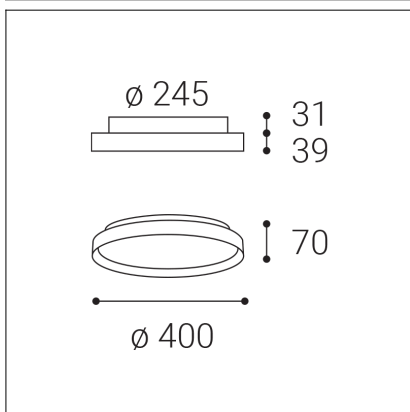

MOON 40, W

Code: 1274871DT
Color: WHITE / 9003
Material: METAL/PMMA
Power: 36W (30+6)
Color temperature: 2700K/3000K/4000K
Lumen output: 2100+420lm
Efficacy: 70lm/W
Color rendering index: 90+
SDCM: < 3
Light beam angle: 160°
Light Source: LED
Dimmable: TRIAC
LED lifetime: L80B20 50.000h
Driver: 750 + 200 mA
Voltage / Frequency: 220-240V AC, 50-60Hz
Dimensions luminaire: d400x70 mm
Product weight kg: 2.9
Package dimensions: 460x460x95 mm
Remark: wall mountable - yes