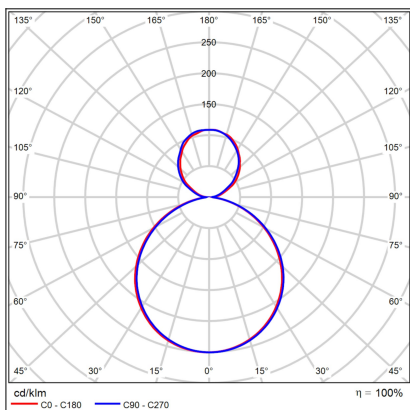

MOON 40, W

Code: 1274871DT
Color: WHITE / 9003
Material: METAL/PMMA
Power: 36W (30+6)
Color temperature: 2700K/3000K/4000K
Lumen output: 2100+420lm
Efficacy: 70lm/W
Color rendering index: 90+
SDCM: < 3
Light beam angle: 160°
Light Source: LED
Dimmable: TRIAC
LED lifetime: L80B20 50.000h
Driver: 750 + 200 mA
Voltage / Frequency: 220-240V AC, 50-60Hz
Dimensions luminaire: d400x70 mm
Product weight kg: 2.9
Package dimensions: 460x460x95 mm
Remark: wall mountable - yes