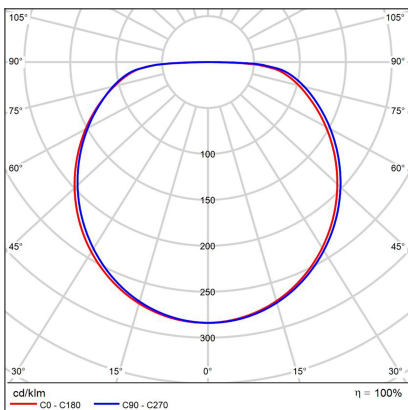

BELLA SLIM 78, CF

Code:	1271778D
Color:	COFFEE / 8025
Material:	ALUMINIUM/PMMA
Power:	60W
Color temperature:	2700K/3000K/4000K
Lumen output:	4200lm
Efficacy:	70lm/W
Color rendering index:	90+
SDCM:	< 3
Light beam angle:	160°
Light Source:	LED
Dimmable:	DALI/PUSH
LED lifetime:	L80B20 50.000h
Driver:	1500 mA
Voltage / Frequency:	220-240V AC, 50-60Hz
Dimensions luminaire:	d780x60 mm
Product weight kg:	5.2
Package dimensions:	820x820x88 mm
Remark:	wall mountable - yes