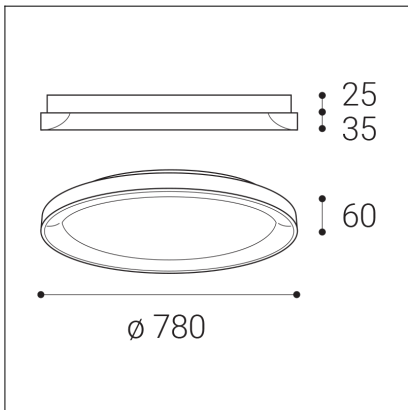

BELLA SLIM 78, CF

Code:	1271778D
Color:	COFFEE / 8025
Material:	ALUMINIUM/PMMA
Power:	60W
Color temperature:	2700K/3000K/4000K
Lumen output:	4200lm
Efficacy:	70lm/W
Color rendering index:	90+
SDCM:	< 3
Light beam angle:	160°
Light Source:	LED
Dimmable:	DALI/PUSH
LED lifetime:	L80B20 50.000h
Driver:	1500 mA
Voltage / Frequency:	220-240V AC, 50-60Hz
Dimensions luminaire:	d780x60 mm
Product weight kg:	5.2
Package dimensions:	820x820x88 mm
Remark:	wall mountable - yes