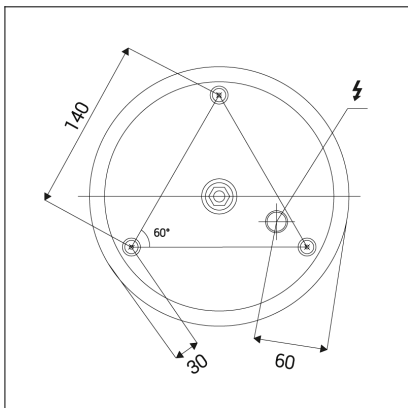

BELLA SLIM 48 P-Z, G

Code:	3271877DT
Color:	GOLD / 1036
Material:	ALUMINIUM/PMMA
Power:	38W
Color temperature:	2700K/3000K/4000K
Lumen output:	2660lm
Efficacy:	70lm/W
Color rendering index:	90+
SDCM:	< 3
Light beam angle:	160°
Light Source:	LED
Dimmable:	TRIAC
LED lifetime:	L80B20 50.000h
Driver:	950 mA
Voltage / Frequency:	220-240V AC, 50-60Hz
Dimensions luminaire:	d480x35 mm
Product weight kg:	1.7
Length suspension:	2500 mm
Package dimensions:	520x520x95 mm