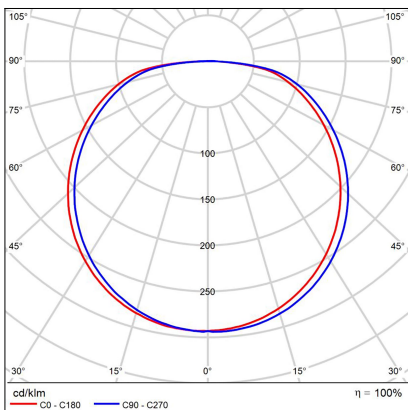

BELLA SLIM 48 P-Z, G

Code:	3271877DT
Color:	GOLD / 1036
Material:	ALUMINIUM/PMMA
Power:	38W
Color temperature:	2700K/3000K/4000K
Lumen output:	2660lm
Efficacy:	70lm/W
Color rendering index:	90+
SDCM:	< 3
Light beam angle:	160°
Light Source:	LED
Dimmable:	TRIAC
LED lifetime:	L80B20 50.000h
Driver:	950 mA
Voltage / Frequency:	220-240V AC, 50-60Hz
Dimensions luminaire:	d480x35 mm
Product weight kg:	1.7
Length suspension:	2500 mm
Package dimensions:	520x520x95 mm