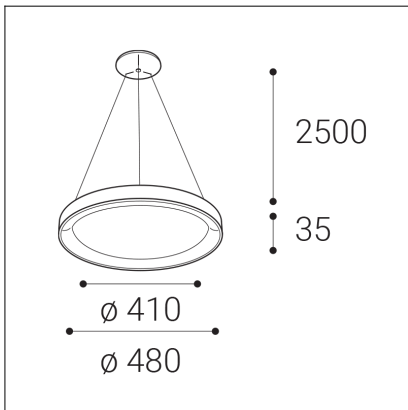

BELLA SLIM 48 P-Z, G

Code:	3271877DT
Color:	GOLD / 1036
Material:	ALUMINIUM/PMMA
Power:	38W
Color temperature:	2700K/3000K/4000K
Lumen output:	2660lm
Efficacy:	70lm/W
Color rendering index:	90+
SDCM:	< 3
Light beam angle:	160°
Light Source:	LED
Dimmable:	TRIAC
LED lifetime:	L80B20 50.000h
Driver:	950 mA
Voltage / Frequency:	220-240V AC, 50-60Hz
Dimensions luminaire:	d480x35 mm
Product weight kg:	1.7
Length suspension:	2500 mm
Package dimensions:	520x520x95 mm