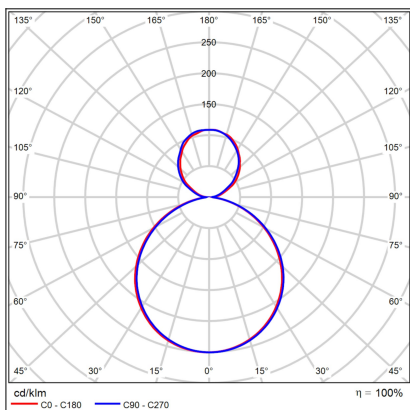

MOON 40, B

Code:	1274873DT
Color:	BLACK / 9017
Material:	METAL/PMMA
Power:	36W (30+6)
Color temperature:	2700K/3000K/4000K
Lumen output:	2100+420lm
Efficacy:	70lm/W
Color rendering index:	90+
SDCM:	< 3
Light beam angle:	160°
Light Source:	LED
Dimmable:	TRIAC
LED lifetime:	L80B20 50.000h
Driver:	750 + 200 mA
Voltage / Frequency:	220-240V AC, 50-60Hz
Dimensions luminaire:	d400x70 mm
Product weight kg:	2.9
Package dimensions:	460x460x95 mm
Remark:	wall mountable - yes