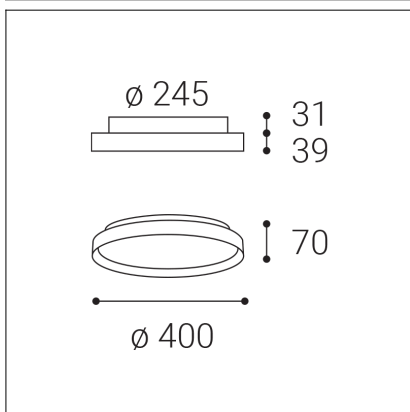

MOON 40, B

Code:	1274873DT
Color:	BLACK / 9017
Material:	METAL/PMMA
Power:	36W (30+6)
Color temperature:	2700K/3000K/4000K
Lumen output:	2100+420lm
Efficacy:	70lm/W
Color rendering index:	90+
SDCM:	< 3
Light beam angle:	160°
Light Source:	LED
Dimmable:	TRIAC
LED lifetime:	L80B20 50.000h
Driver:	750 + 200 mA
Voltage / Frequency:	220-240V AC, 50-60Hz
Dimensions luminaire:	d400x70 mm
Product weight kg:	2.9
Package dimensions:	460x460x95 mm
Remark:	wall mountable - yes