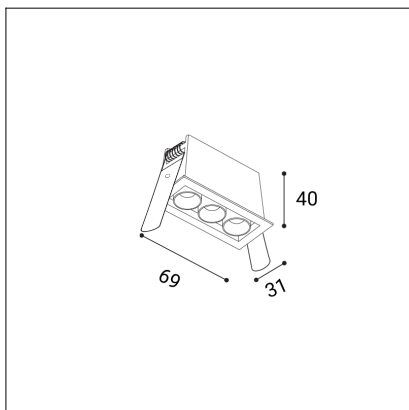

RIVA MINI 3, B

Code:	2560153D
Color:	BLACK / 9005
Material:	ALUMINIUM/PC
Power:	6W
Color temperature:	3000K/3500K/4000K
Lumen output:	480lm
Efficacy:	80lm/W
Color rendering index:	90+
SDCM:	< 3
Light beam angle:	38°
Light Source:	LED
Dimmable:	DALI/PUSH
LED lifetime:	L80B20 50.000h
Driver:	250 mA
Voltage / Frequency:	220-240V AC, 50-60Hz
Dimensions luminaire:	69x31x40 mm
Installation hole:	65 x 27 mm
Product weight kg:	0.15
Package dimensions:	135x60x55 mm