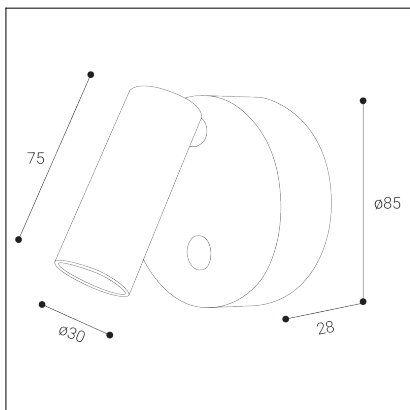

ELFY USB, W

Code: 4580421
Color: WHITE / 9003
Material: METAL
Power: 3,5W
Color temperature: 2700K
Lumen output: 210lm
Efficacy: 60lm/W
Color rendering index: 90+
SDCM: < 3
Light Source: LED
Dimmable: ON/OFF
LED lifetime: L80B20 50.000h
Driver: 700 mA
Voltage / Frequency: 220-240V AC, 50-60Hz
Dimensions luminaire: d85x65 mm
Product weight kg: 0.3
Packing carton: 12
Package dimensions: 100x100x90 mm
Remark: wall mountable - yes