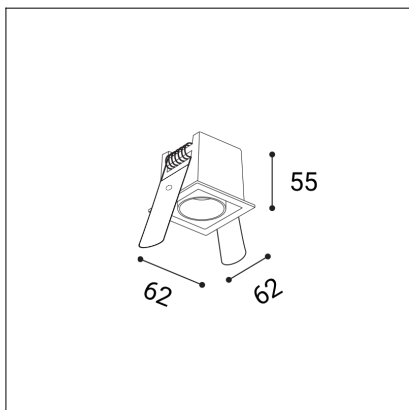

# RIVA MAXI 1, W

<b>Code:</b> 2560651DT
<b>Color:</b> WHITE / 9003
<b>Material:</b> ALUMINIUM/PC
<b>Power:</b> 5W
<b>Color temperature:</b> 3000K/3500K/4000K
<b>Lumen output:</b> 400lm
<b>Efficacy:</b> 80lm/W
<b>Color rendering index:</b> 90+
<b>SDCM:</b> < 3
<b>Light beam angle:</b> 50°
<b>Light Source:</b> LED
<b>Dimmable:</b> TRIAC
<b>LED lifetime:</b> L80B20 50.000h
<b>Driver:</b> 150 mA
<b>Voltage / Frequency:</b> 220-240V AC, 50-60Hz
<b>Dimensions luminaire:</b> 62x62x55 mm
<b>Installation hole:</b> 55 x 55 mm
<b>Product weight kg:</b> 0.2
<b>Package dimensions:</b> 105x90x70 mm