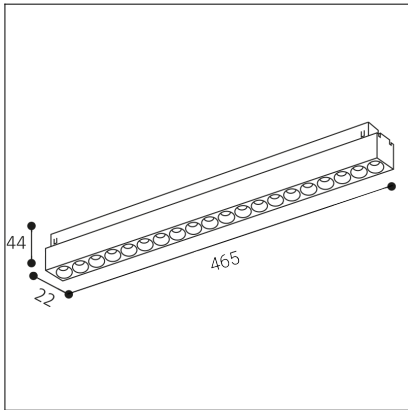

MAGLASER III 46, W

Code:	6482451
Color:	WHITE / 9003
Material:	ALUMINIUM/PC
Power:	24W
Color temperature:	3000K/3500K/4000K
Lumen output:	1800lm
Efficacy:	75lm/W
Color rendering index:	90+
SDCM:	< 3
Light beam angle:	38°
Unified Glare Rating:	< 16
Light Source:	LED
Dimmable:	ON/OFF
LED lifetime:	L80B20 50.000h
Voltage / Frequency:	48V DC
Dimensions luminaire:	462x22x44 mm
Product weight kg:	0.4
Packing carton:	36
Package dimensions:	480x50x30 mm