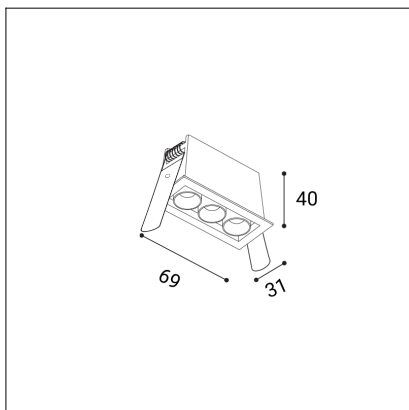

RIVA MINI 3, B

Code:	2560153DT
Color:	BLACK / 9005
Material:	ALUMINIUM/PC
Power:	6W
Color temperature:	3000K/3500K/4000K
Lumen output:	480lm
Efficacy:	80lm/W
Color rendering index:	90+
SDCM:	< 3
Light beam angle:	38°
Light Source:	LED
Dimmable:	TRIAC
LED lifetime:	L80B20 50.000h
Driver:	250 mA
Voltage / Frequency:	220-240V AC, 50-60Hz
Dimensions luminaire:	69x31x40 mm
Installation hole:	65 x 27 mm
Product weight kg:	0.15
Package dimensions:	135x60x55 mm