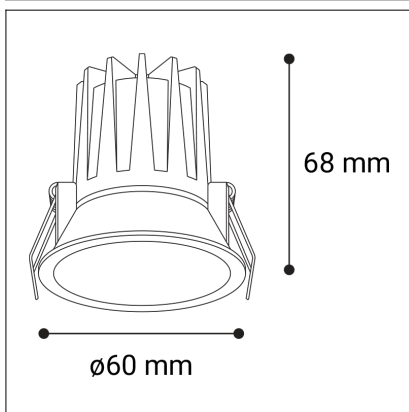

NINO S, B

Code:	2561053
Color:	BLACK / 9005
Material:	ALUMINIUM/PC
Power:	5W
Color temperature:	3000K/3500K/4000K
Lumen output:	350lm
Efficacy:	70lm/W
Color rendering index:	90+
SDCM:	< 3
Light beam angle:	36°
Unified Glare Rating:	< 19
Light Source:	LED
Dimmable:	ON/OFF
LED lifetime:	L80B20 50.000h
Driver:	120 mA
Voltage / Frequency:	220-240V AC, 50-60Hz
Dimensions luminaire:	d60x68 mm
Product weight kg:	0.15
Packing carton:	60
Package dimensions:	105x90x70 mm