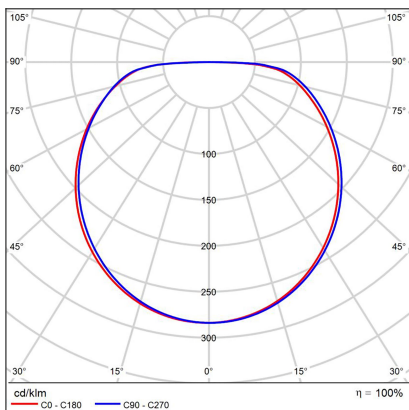

BELLA SLIM 78, N

Code:	1271776D
Color:	NICKEL / 7032
Material:	ALUMINIUM/PMMA
Power:	60W
Color temperature:	2700K/3000K/4000K
Lumen output:	4200lm
Efficacy:	70lm/W
Color rendering index:	90+
SDCM:	< 3
Light beam angle:	160°
Light Source:	LED
Dimmable:	DALI/PUSH
LED lifetime:	L80B20 50.000h
Driver:	1500 mA
Voltage / Frequency:	220-240V AC, 50-60Hz
Dimensions luminaire:	d780x60 mm
Product weight kg:	5.2
Package dimensions:	820x820x86 mm
Remark:	wall mountable - yes