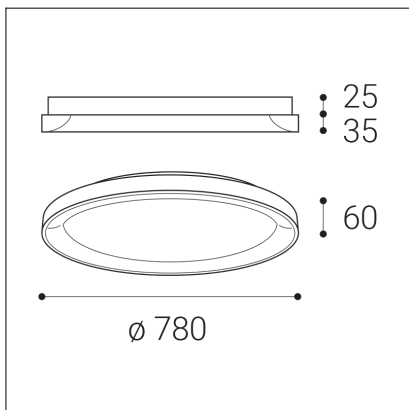

BELLA SLIM 78, N

Code:	1271776D
Color:	NICKEL / 7032
Material:	ALUMINIUM/PMMA
Power:	60W
Color temperature:	2700K/3000K/4000K
Lumen output:	4200lm
Efficacy:	70lm/W
Color rendering index:	90+
SDCM:	< 3
Light beam angle:	160°
Light Source:	LED
Dimmable:	DALI/PUSH
LED lifetime:	L80B20 50.000h
Driver:	1500 mA
Voltage / Frequency:	220-240V AC, 50-60Hz
Dimensions luminaire:	d780x60 mm
Product weight kg:	5.2
Package dimensions:	820x820x86 mm
Remark:	wall mountable - yes