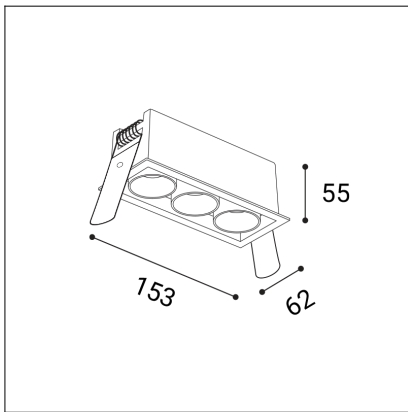

RIVA MAXI 3, W

Code:	2560771DT
Color:	WHITE / 9003
Material:	ALUMINIUM/PC
Power:	15W
Color temperature:	2700K/3000K/4000K
Lumen output:	1200lm
Efficacy:	80lm/W
Color rendering index:	90+
SDCM:	< 3
Light beam angle:	50°
Light Source:	LED
Dimmable:	TRIAC
LED lifetime:	L80B20 50.000h
Driver:	350 mA
Voltage / Frequency:	220-240V AC, 50-60Hz
Dimensions luminaire:	153x62x55 mm
Installation hole:	145 x 55 mm
Product weight kg:	0.45
Package dimensions:	190x85x75 mm