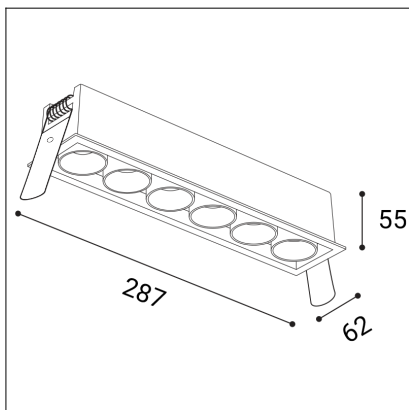

# RIVA MAXI 6, B

<b>Code:</b>	2560873DT
<b>Color:</b>	BLACK / 9005
<b>Material:</b>	ALUMINIUM/PC
<b>Power:</b>	30W
<b>Color temperature:</b>	2700K/3000K/4000K
<b>Lumen output:</b>	2400lm
<b>Efficacy:</b>	80lm/W
<b>Color rendering index:</b>	90+
<b>SDCM:</b>	< 3
<b>Light beam angle:</b>	50°
<b>Light Source:</b>	LED
<b>Dimmable:</b>	TRIAC
<b>LED lifetime:</b>	L80B20 50.000h
<b>Driver:</b>	700 mA
<b>Voltage / Frequency:</b>	220-240V AC, 50-60Hz
<b>Dimensions luminaire:</b>	287x62x55 mm
<b>Installation hole:</b>	280 x 55 mm
<b>Product weight kg:</b>	0.75
<b>Package dimensions:</b>	320x90x75 mm