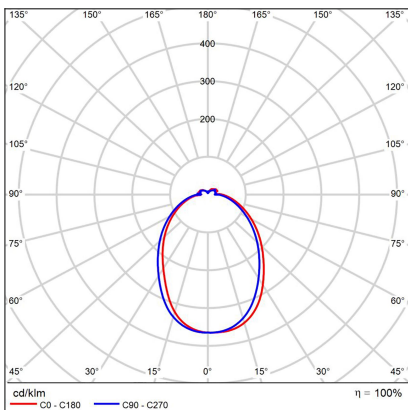

CIRCLE 80 P-Z/ST, N

Code:	3276276D
Color:	NICKEL / 7032
Material:	ALUMINIUM/PMMA
Power:	62W
Color temperature:	2700K/3000K/4000K
Lumen output:	5540lm
Efficacy:	89lm/W
Color rendering index:	90+
SDCM:	< 3
Light beam angle:	160°
Light Source:	LED
Dimmable:	DALI/PUSH
LED lifetime:	L80B20 50.000h
Driver:	1400 mA
Voltage / Frequency:	220-240V AC, 50-60Hz
Dimensions luminaire:	d800x33 mm
Product weight kg:	2.2
Packing carton:	1
Length suspension:	5000 mm
Package dimensions:	875x875x115 mm