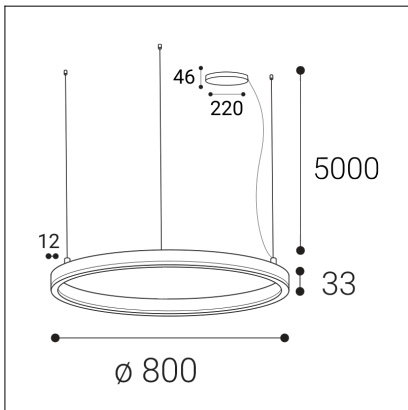

CIRCLE 80 P-Z/ST, N

Code:	3276276D
Color:	NICKEL / 7032
Material:	ALUMINIUM/PMMA
Power:	62W
Color temperature:	2700K/3000K/4000K
Lumen output:	5540lm
Efficacy:	89lm/W
Color rendering index:	90+
SDCM:	< 3
Light beam angle:	160°
Light Source:	LED
Dimmable:	DALI/PUSH
LED lifetime:	L80B20 50.000h
Driver:	1400 mA
Voltage / Frequency:	220-240V AC, 50-60Hz
Dimensions luminaire:	d800x33 mm
Product weight kg:	2.2
Packing carton:	1
Length suspension:	5000 mm
Package dimensions:	875x875x115 mm