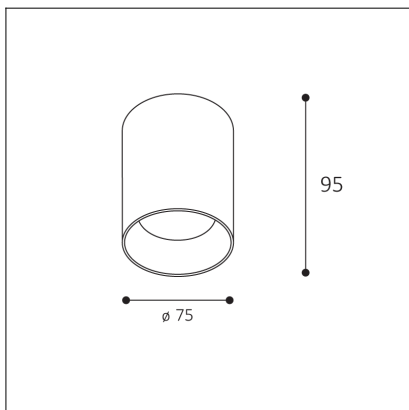

TINY II M, N

| | |
|-------------------------------|----------------------|
| Code: | 1480426 |
| Color: | NICKEL / 7032 |
| Material: | ALUMINIUM/PMMA |
| Power: | 8W |
| Color temperature: | 2700K |
| Lumen output: | 720lm |
| Efficacy: | 90lm/W |
| Color rendering index: | 90+ |
| SDCM: | < 3 |
| Light beam angle: | 38° |
| Light Source: | LED |
| Dimmable: | ON/OFF |
| LED lifetime: | L80 B20 50.000h |
| Driver: | 200 mA |
| Voltage / Frequency: | 220-240V AC, 50-60Hz |
| Dimensions luminaire: | d75x95 mm |
| Product weight kg: | 0.4 |
| Package dimensions: | 80x80x115 mm |
| Remark: | wall mountable - yes |