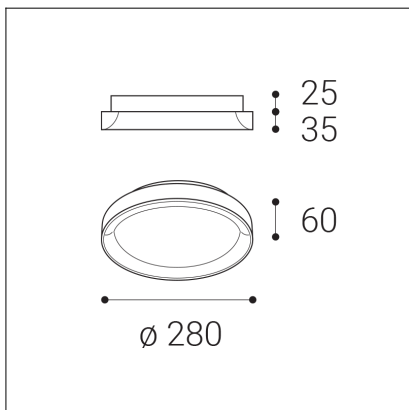

# BELLA SLIM 28, W

**Code:** 1274571

**Color:** WHITE / 9003

**Material:** ALUMINIUM/PMMA

**Power:** 20W

**Color temperature:** 2700K/3000K/4000K

**Lumen output:** 1400lm

**Efficacy:** 70lm/W

**Color rendering index:** 90+

**SDCM:** < 3

**Light beam angle:** 160°

**Light Source:** LED

**Dimmable:** ON/OFF

**LED lifetime:** L80B20 50.000h

**Driver:** 500 mA

**Voltage / Frequency:** 220-240V AC, 50-60Hz

**Dimensions luminaire:** d280x60 mm

**Product weight kg:** 1.4

**Package dimensions:** 320x320x70 mm

**Remark:** wall mountable - yes

**5**  
year  
warranty