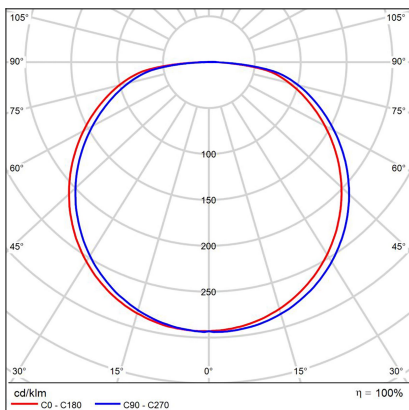

# BELLA SLIM 28, W

**Code:** 1274571

**Color:** WHITE / 9003

**Material:** ALUMINIUM/PMMA

**Power:** 20W

**Color temperature:** 2700K/3000K/4000K

**Lumen output:** 1400lm

**Efficacy:** 70lm/W

**Color rendering index:** 90+

**SDCM:** < 3

**Light beam angle:** 160°

**Light Source:** LED

**Dimmable:** ON/OFF

**LED lifetime:** L80B20 50.000h

**Driver:** 500 mA

**Voltage / Frequency:** 220-240V AC, 50-60Hz

**Dimensions luminaire:** d280x60 mm

**Product weight kg:** 1.4

**Package dimensions:** 320x320x70 mm

**Remark:** wall mountable - yes

**5**  
year  
warranty