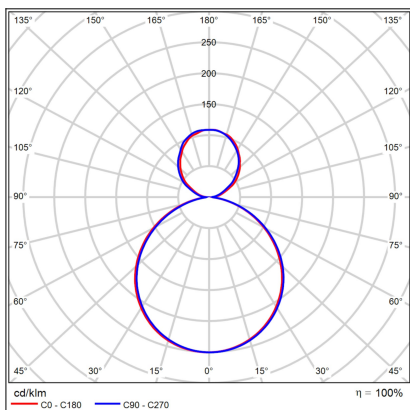

# MOON 40, N

<b>Code:</b> 1274876DT
<b>Color:</b> NICKEL / 7032
<b>Material:</b> METAL/PMMA
<b>Power:</b> 36W (30+6)
<b>Color temperature:</b> 2700K/3000K/4000K
<b>Lumen output:</b> 2100+420lm
<b>Efficacy:</b> 70lm/W
<b>Color rendering index:</b> 90+
<b>SDCM:</b> < 3
<b>Light beam angle:</b> 160°
<b>Light Source:</b> LED
<b>Dimmable:</b> TRIAC
<b>LED lifetime:</b> L80B20 50.000h
<b>Driver:</b> 750 + 200 mA
<b>Voltage / Frequency:</b> 220-240V AC, 50-60Hz
<b>Dimensions luminaire:</b> d400x70 mm
<b>Product weight kg:</b> 2.9
<b>Package dimensions:</b> 460x460x95 mm
<b>Remark:</b> wall mountable - yes