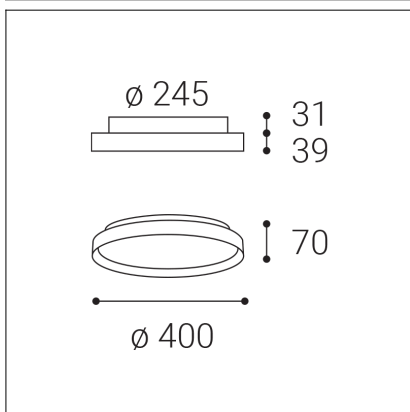

# MOON 40, N

<b>Code:</b> 1274876DT
<b>Color:</b> NICKEL / 7032
<b>Material:</b> METAL/PMMA
<b>Power:</b> 36W (30+6)
<b>Color temperature:</b> 2700K/3000K/4000K
<b>Lumen output:</b> 2100+420lm
<b>Efficacy:</b> 70lm/W
<b>Color rendering index:</b> 90+
<b>SDCM:</b> < 3
<b>Light beam angle:</b> 160°
<b>Light Source:</b> LED
<b>Dimmable:</b> TRIAC
<b>LED lifetime:</b> L80B20 50.000h
<b>Driver:</b> 750 + 200 mA
<b>Voltage / Frequency:</b> 220-240V AC, 50-60Hz
<b>Dimensions luminaire:</b> d400x70 mm
<b>Product weight kg:</b> 2.9
<b>Package dimensions:</b> 460x460x95 mm
<b>Remark:</b> wall mountable - yes