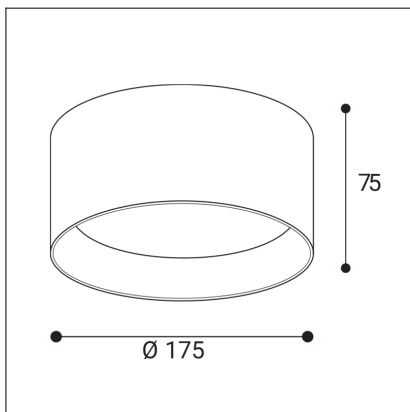

ZETA ON L, N

Code:	1481456DT
Color:	NICKEL / 7032
Material:	ALUMINIUM/PMMA
Power:	14-20W
Color temperature:	3000K/3500K/4000K
Lumen output:	1260-1800lm
Efficacy:	90lm/W
Color rendering index:	90+
SDCM:	< 3
Light beam angle:	90°
Light Source:	LED
Dimmable:	TRIAC
LED lifetime:	L80B20 50.000h
Driver:	350-500 mA
Voltage / Frequency:	220-240V AC, 50-60Hz
Dimensions luminaire:	d175x75 mm
Product weight kg:	0.9
Packing carton:	20
Package dimensions:	190x190x95 mm
Remark:	wall mountable - yes / switching driver 14-16-18-20W