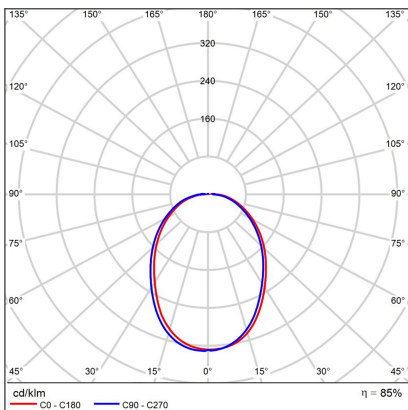

CIRCLE 3 P-Z, G

| | |
|-------------------------------|----------------------|
| Code: | 3271177DT |
| Color: | GOLD / 1036 |
| Material: | ALUMINIUM/PMMA |
| Power: | 136W |
| Color temperature: | 2700K/3000K/4000K |
| Lumen output: | 12104lm |
| Efficacy: | 89lm/W |
| Color rendering index: | 90+ |
| SDCM: | < 3 |
| Light beam angle: | 160° |
| Light Source: | LED |
| Dimmable: | TRIAC |
| LED lifetime: | L80B20 50.000h |
| Driver: | 3x 750 + 1050 mA |
| Voltage / Frequency: | 220-240V AC, 50-60Hz |
| Dimensions luminaire: | d800x33 mm |
| Product weight kg: | 4.5 |
| Packing carton: | 1 |
| Length suspension: | 5000 mm |
| Package dimensions: | 865x875x105 mm |