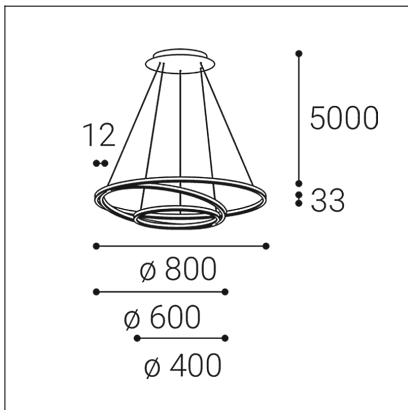

CIRCLE 3 P-Z, G

| | |
|-------------------------------|----------------------|
| Code: | 3271177DT |
| Color: | GOLD / 1036 |
| Material: | ALUMINIUM/PMMA |
| Power: | 136W |
| Color temperature: | 2700K/3000K/4000K |
| Lumen output: | 12104lm |
| Efficacy: | 89lm/W |
| Color rendering index: | 90+ |
| SDCM: | < 3 |
| Light beam angle: | 160° |
| Light Source: | LED |
| Dimmable: | TRIAC |
| LED lifetime: | L80B20 50.000h |
| Driver: | 3x 750 + 1050 mA |
| Voltage / Frequency: | 220-240V AC, 50-60Hz |
| Dimensions luminaire: | d800x33 mm |
| Product weight kg: | 4.5 |
| Packing carton: | 1 |
| Length suspension: | 5000 mm |
| Package dimensions: | 865x875x105 mm |