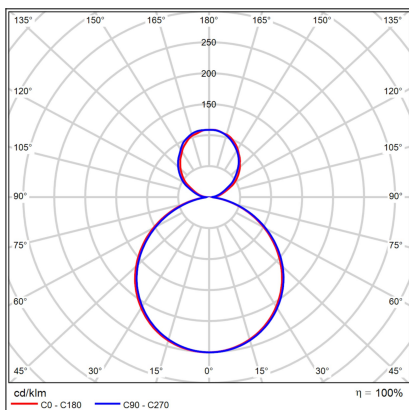

# MOON 40, B

<b>Code:</b> 1274873
<b>Color:</b> BLACK / 9017
<b>Material:</b> METAL/PMMA
<b>Power:</b> 36W (30+6)
<b>Color temperature:</b> 2700K/3000K/4000K
<b>Lumen output:</b> 2100+420lm
<b>Efficacy:</b> 70lm/W
<b>Color rendering index:</b> 90+
<b>SDCM:</b> < 3
<b>Light beam angle:</b> 160°
<b>Light Source:</b> LED
<b>Dimmable:</b> ON/OFF
<b>LED lifetime:</b> L80B20 50.000h
<b>Driver:</b> 750 + 160 mA
<b>Voltage / Frequency:</b> 220-240V AC, 50-60Hz
<b>Dimensions luminaire:</b> d400x70 mm
<b>Product weight kg:</b> 2.9
<b>Package dimensions:</b> 460x460x95 mm
<b>Remark:</b> wall mountable - yes