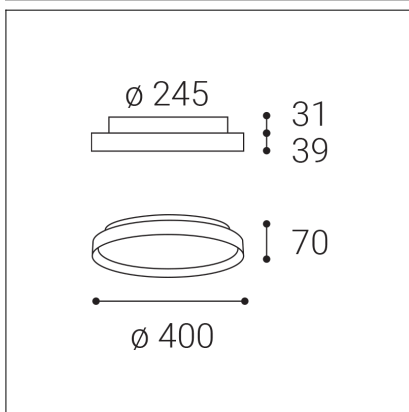

# MOON 40, B

<b>Code:</b> 1274873
<b>Color:</b> BLACK / 9017
<b>Material:</b> METAL/PMMA
<b>Power:</b> 36W (30+6)
<b>Color temperature:</b> 2700K/3000K/4000K
<b>Lumen output:</b> 2100+420lm
<b>Efficacy:</b> 70lm/W
<b>Color rendering index:</b> 90+
<b>SDCM:</b> < 3
<b>Light beam angle:</b> 160°
<b>Light Source:</b> LED
<b>Dimmable:</b> ON/OFF
<b>LED lifetime:</b> L80B20 50.000h
<b>Driver:</b> 750 + 160 mA
<b>Voltage / Frequency:</b> 220-240V AC, 50-60Hz
<b>Dimensions luminaire:</b> d400x70 mm
<b>Product weight kg:</b> 2.9
<b>Package dimensions:</b> 460x460x95 mm
<b>Remark:</b> wall mountable - yes