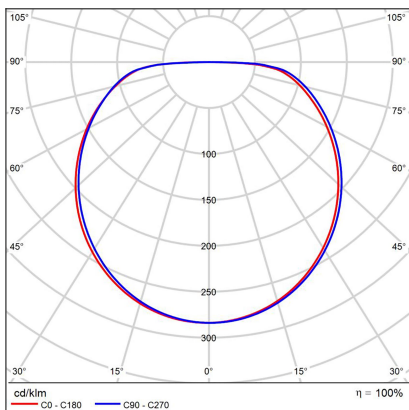

BELLA SLIM 78, W

Code:	1271771D
Color:	WHITE / 9003
Material:	ALUMINIUM/PMMA
Power:	60W
Color temperature:	2700K/3000K/4000K
Lumen output:	4200lm
Efficacy:	70lm/W
Color rendering index:	90+
SDCM:	< 3
Light beam angle:	160°
Light Source:	LED
Dimmable:	DALI/PUSH
LED lifetime:	L80B20 50.000h
Driver:	1500 mA
Voltage / Frequency:	220-240V AC, 50-60Hz
Dimensions luminaire:	d780x60 mm
Product weight kg:	5.2
Package dimensions:	820x820x86 mm
Remark:	wall mountable - yes