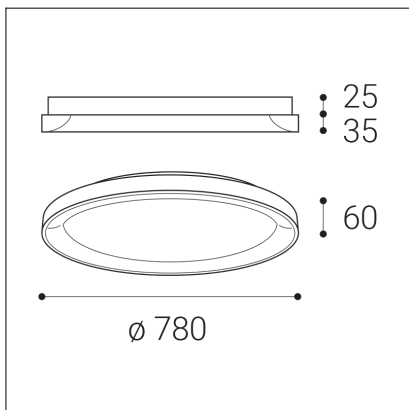

BELLA SLIM 78, W

Code:	1271771D
Color:	WHITE / 9003
Material:	ALUMINIUM/PMMA
Power:	60W
Color temperature:	2700K/3000K/4000K
Lumen output:	4200lm
Efficacy:	70lm/W
Color rendering index:	90+
SDCM:	< 3
Light beam angle:	160°
Light Source:	LED
Dimmable:	DALI/PUSH
LED lifetime:	L80B20 50.000h
Driver:	1500 mA
Voltage / Frequency:	220-240V AC, 50-60Hz
Dimensions luminaire:	d780x60 mm
Product weight kg:	5.2
Package dimensions:	820x820x86 mm
Remark:	wall mountable - yes