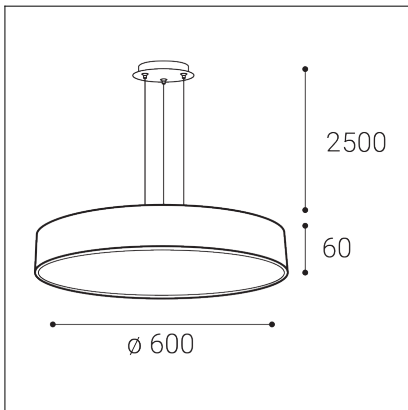

MONO SLIM 60 P-Z, W

Code:	3274371DT
Color:	WHITE / 9003
Material:	METAL/PMMA
Power:	60W
Color temperature:	2700K/3000K/4000K
Lumen output:	4200lm
Efficacy:	70lm/W
Color rendering index:	90+
SDCM:	< 3
Light beam angle:	160°
Light Source:	LED
Dimmable:	TRIAC
LED lifetime:	L80B20 50.000h
Driver:	2x 750 mA
Voltage / Frequency:	220-240V AC, 50-60Hz
Dimensions luminaire:	d600x60 mm
Product weight kg:	3.8
Packing carton:	1
Length suspension:	2500 mm
Package dimensions:	640x640x85 mm