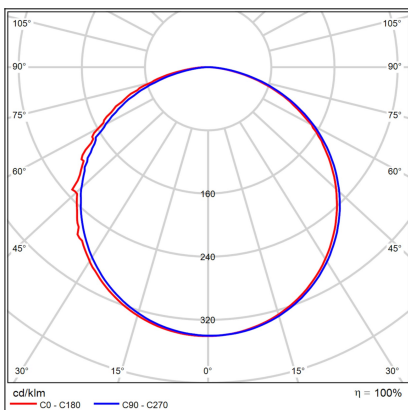

MONO SLIM 60 P-Z, W

Code:	3274371DT
Color:	WHITE / 9003
Material:	METAL/PMMA
Power:	60W
Color temperature:	2700K/3000K/4000K
Lumen output:	4200lm
Efficacy:	70lm/W
Color rendering index:	90+
SDCM:	< 3
Light beam angle:	160°
Light Source:	LED
Dimmable:	TRIAC
LED lifetime:	L80B20 50.000h
Driver:	2x 750 mA
Voltage / Frequency:	220-240V AC, 50-60Hz
Dimensions luminaire:	d600x60 mm
Product weight kg:	3.8
Packing carton:	1
Length suspension:	2500 mm
Package dimensions:	640x640x85 mm