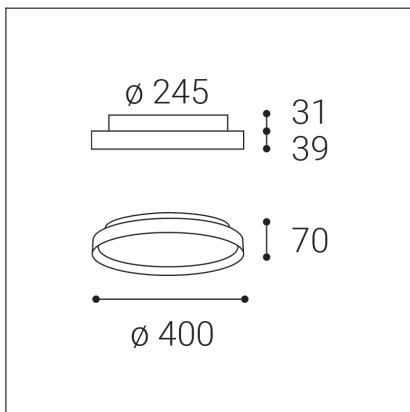

MOON 40, G

Code: 1274877D
Color: GOLD / 1036
Material: METAL/PMMA
Power: 36W (30+6)
Color temperature: 2700K/3000K/4000K
Lumen output: 2100+420lm
Efficacy: 70lm/W
Color rendering index: 90+
SDCM: < 3
Light beam angle: 160°
Light Source: LED
Dimmable: DALI/PUSH
LED lifetime: L80B20 50.000h
Driver: 750 + 150 mA
Voltage / Frequency: 220-240V AC, 50-60Hz
Dimensions luminaire: d400x70 mm
Product weight kg: 2.9
Package dimensions: 460x460x95 mm
Remark: wall mountable - yes