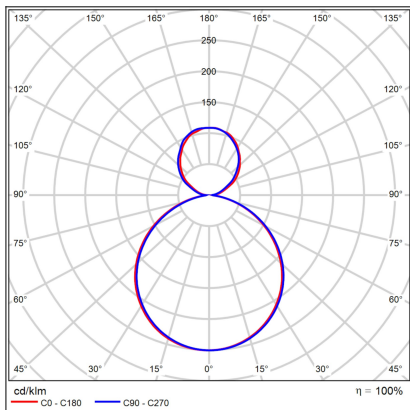

MOON 40, G

Code: 1274877D
Color: GOLD / 1036
Material: METAL/PMMA
Power: 36W (30+6)
Color temperature: 2700K/3000K/4000K
Lumen output: 2100+420lm
Efficacy: 70lm/W
Color rendering index: 90+
SDCM: < 3
Light beam angle: 160°
Light Source: LED
Dimmable: DALI/PUSH
LED lifetime: L80B20 50.000h
Driver: 750 + 150 mA
Voltage / Frequency: 220-240V AC, 50-60Hz
Dimensions luminaire: d400x70 mm
Product weight kg: 2.9
Package dimensions: 460x460x95 mm
Remark: wall mountable - yes