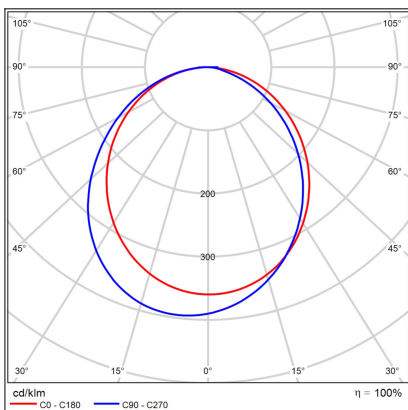

# MONO SLIM 40 P-Z, W

<b>Code:</b> 3274271D
<b>Color:</b> WHITE / 9003
<b>Material:</b> METAL/PMMA
<b>Power:</b> 30W
<b>Color temperature:</b> 2700K/3000K/4000K
<b>Lumen output:</b> 2100lm
<b>Efficacy:</b> 70lm/W
<b>Color rendering index:</b> 90+
<b>SDCM:</b> < 3
<b>Light beam angle:</b> 160°
<b>Light Source:</b> LED
<b>Dimmable:</b> DALI/PUSH
<b>LED lifetime:</b> L80B20 50.000h
<b>Driver:</b> 750 mA
<b>Voltage / Frequency:</b> 220-240V AC, 50-60Hz
<b>Dimensions luminaire:</b> d400x60 mm
<b>Product weight kg:</b> 2.5
<b>Packing carton:</b> 1
<b>Length suspension:</b> 2500 mm
<b>Package dimensions:</b> 435x435x85 mm