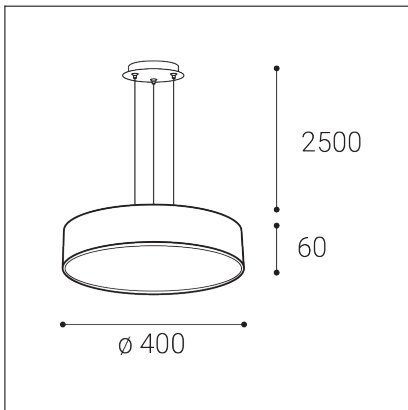

# MONO SLIM 40 P-Z, W

<b>Code:</b> 3274271D
<b>Color:</b> WHITE / 9003
<b>Material:</b> METAL/PMMA
<b>Power:</b> 30W
<b>Color temperature:</b> 2700K/3000K/4000K
<b>Lumen output:</b> 2100lm
<b>Efficacy:</b> 70lm/W
<b>Color rendering index:</b> 90+
<b>SDCM:</b> < 3
<b>Light beam angle:</b> 160°
<b>Light Source:</b> LED
<b>Dimmable:</b> DALI/PUSH
<b>LED lifetime:</b> L80B20 50.000h
<b>Driver:</b> 750 mA
<b>Voltage / Frequency:</b> 220-240V AC, 50-60Hz
<b>Dimensions luminaire:</b> d400x60 mm
<b>Product weight kg:</b> 2.5
<b>Packing carton:</b> 1
<b>Length suspension:</b> 2500 mm
<b>Package dimensions:</b> 435x435x85 mm