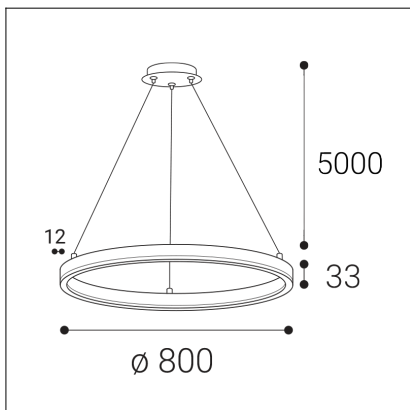

# CIRCLE 80 P-Z, W

<b>Code:</b>	3271071DT
<b>Color:</b>	WHITE / 9003
<b>Material:</b>	ALUMINIUM/PMMA
<b>Power:</b>	62W
<b>Color temperature:</b>	2700K/3000K/4000K
<b>Lumen output:</b>	5540lm
<b>Efficacy:</b>	89lm/W
<b>Color rendering index:</b>	90+
<b>SDCM:</b>	< 3
<b>Light beam angle:</b>	160°
<b>Light Source:</b>	LED
<b>Dimmable:</b>	TRIAC
<b>LED lifetime:</b>	L80B20 50.000h
<b>Driver:</b>	2x 750 mA
<b>Voltage / Frequency:</b>	220-240V AC, 50-60Hz
<b>Dimensions luminaire:</b>	d800x33 mm
<b>Product weight kg:</b>	2.2
<b>Packing carton:</b>	1
<b>Length suspension:</b>	5000 mm
<b>Package dimensions:</b>	875x875x115 mm