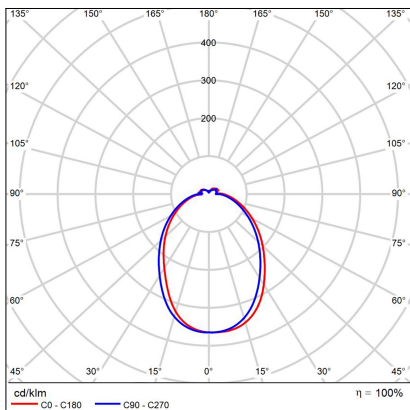

# CIRCLE 80 P-Z, W

<b>Code:</b>	3271071DT
<b>Color:</b>	WHITE / 9003
<b>Material:</b>	ALUMINIUM/PMMA
<b>Power:</b>	62W
<b>Color temperature:</b>	2700K/3000K/4000K
<b>Lumen output:</b>	5540lm
<b>Efficacy:</b>	89lm/W
<b>Color rendering index:</b>	90+
<b>SDCM:</b>	< 3
<b>Light beam angle:</b>	160°
<b>Light Source:</b>	LED
<b>Dimmable:</b>	TRIAC
<b>LED lifetime:</b>	L80B20 50.000h
<b>Driver:</b>	2x 750 mA
<b>Voltage / Frequency:</b>	220-240V AC, 50-60Hz
<b>Dimensions luminaire:</b>	d800x33 mm
<b>Product weight kg:</b>	2.2
<b>Packing carton:</b>	1
<b>Length suspension:</b>	5000 mm
<b>Package dimensions:</b>	875x875x115 mm