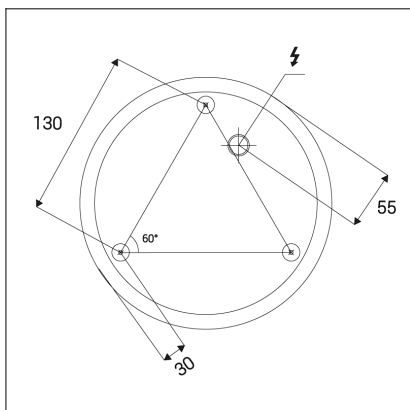

# CIRCLE 80 P-Z, W

<b>Code:</b>	3271071DT
<b>Color:</b>	WHITE / 9003
<b>Material:</b>	ALUMINIUM/PMMA
<b>Power:</b>	62W
<b>Color temperature:</b>	2700K/3000K/4000K
<b>Lumen output:</b>	5540lm
<b>Efficacy:</b>	89lm/W
<b>Color rendering index:</b>	90+
<b>SDCM:</b>	< 3
<b>Light beam angle:</b>	160°
<b>Light Source:</b>	LED
<b>Dimmable:</b>	TRIAC
<b>LED lifetime:</b>	L80B20 50.000h
<b>Driver:</b>	2x 750 mA
<b>Voltage / Frequency:</b>	220-240V AC, 50-60Hz
<b>Dimensions luminaire:</b>	d800x33 mm
<b>Product weight kg:</b>	2.2
<b>Packing carton:</b>	1
<b>Length suspension:</b>	5000 mm
<b>Package dimensions:</b>	875x875x115 mm