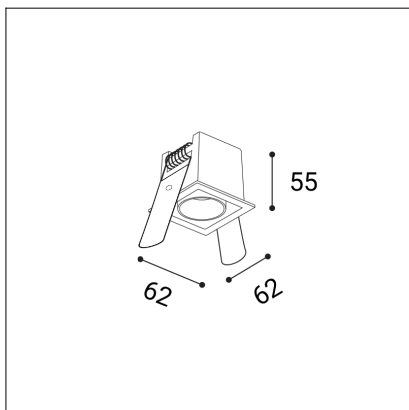

RIVA MAXI 1, B

Code:	2560653D
Color:	BLACK / 9005
Material:	ALUMINIUM/PC
Power:	5W
Color temperature:	3000K/3500K/4000K
Lumen output:	400lm
Efficacy:	80lm/W
Color rendering index:	90+
SDCM:	< 3
Light beam angle:	50°
Light Source:	LED
Dimmable:	DALI/PUSH
LED lifetime:	L80B20 50.000h
Driver:	150 mA
Voltage / Frequency:	220-240V AC, 50-60Hz
Dimensions luminaire:	62x62x55 mm
Installation hole:	55 x 55 mm
Product weight kg:	0.2
Package dimensions:	105x90x70 mm