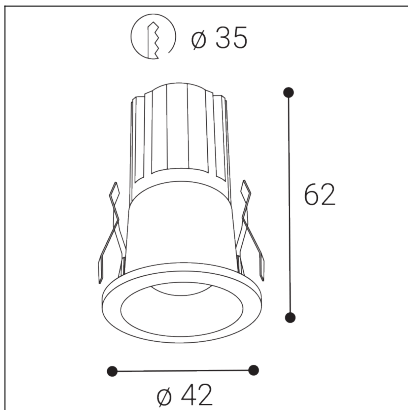

# SPOT MINI B, B

<b>Code:</b> 2050323DT
<b>Color:</b> BLACK / 9005
<b>Material:</b> ALUMINIUM/PMMA
<b>Power:</b> 7W
<b>Color temperature:</b> 2700K
<b>Lumen output:</b> 490lm
<b>Efficacy:</b> 70lm/W
<b>Color rendering index:</b> 90+
<b>SDCM:</b> < 3
<b>Light beam angle:</b> 30°
<b>Light Source:</b> LED
<b>Dimmable:</b> TRIAC
<b>LED lifetime:</b> L80B20 50.000h
<b>Driver:</b> 150 mA
<b>Voltage / Frequency:</b> 220-240V AC, 50-60Hz
<b>Dimensions luminaire:</b> d42x62 mm
<b>Package dimensions:</b> 100x100x130 mm