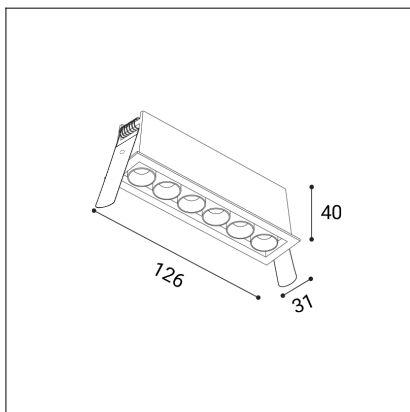

RIVA MINI 6, W

Code:	2560251DT
Color:	WHITE / 9003
Material:	ALUMINIUM/PC
Power:	10W
Color temperature:	3000K/3500K/4000K
Lumen output:	800lm
Efficacy:	80lm/W
Color rendering index:	90+
SDCM:	< 3
Light beam angle:	38°
Light Source:	LED
Dimmable:	TRIAC
LED lifetime:	L80B20 50.000h
Driver:	250 mA
Voltage / Frequency:	220-240V AC, 50-60Hz
Dimensions luminaire:	126x31x40 mm
Installation hole:	122 x 27 mm
Product weight kg:	0.2
Package dimensions:	135x55x85 mm