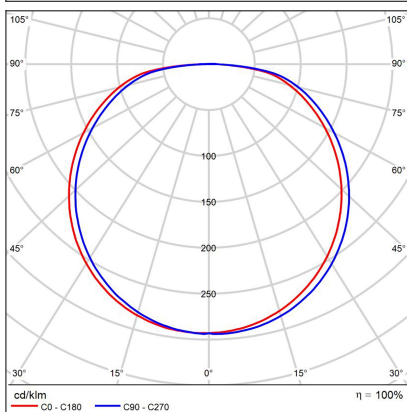

BELLA SLIM 28, CF

Code:	1274578D
Color:	COFFEE / 8025
Material:	ALUMINIUM/PMMA
Power:	20W
Color temperature:	2700K/3000K/4000K
Lumen output:	1400lm
Efficacy:	70lm/W
Color rendering index:	90+
SDCM:	< 3
Light beam angle:	160°
Light Source:	LED
Dimmable:	DALI/PUSH
LED lifetime:	L80B20 50.000h
Driver:	500 mA
Voltage / Frequency:	220-240V AC, 50-60Hz
Dimensions luminaire:	d280x60 mm
Product weight kg:	1.4
Package dimensions:	320x320x70 mm
Remark:	wall mountable - yes