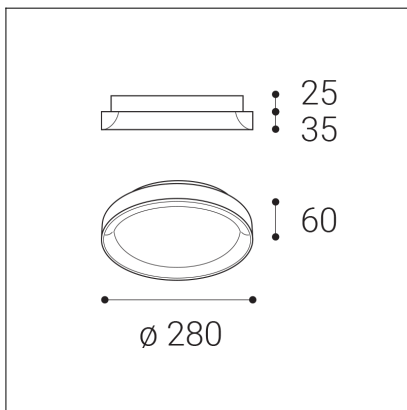

BELLA SLIM 28, CF

Code:	1274578D
Color:	COFFEE / 8025
Material:	ALUMINIUM/PMMA
Power:	20W
Color temperature:	2700K/3000K/4000K
Lumen output:	1400lm
Efficacy:	70lm/W
Color rendering index:	90+
SDCM:	< 3
Light beam angle:	160°
Light Source:	LED
Dimmable:	DALI/PUSH
LED lifetime:	L80B20 50.000h
Driver:	500 mA
Voltage / Frequency:	220-240V AC, 50-60Hz
Dimensions luminaire:	d280x60 mm
Product weight kg:	1.4
Package dimensions:	320x320x70 mm
Remark:	wall mountable - yes